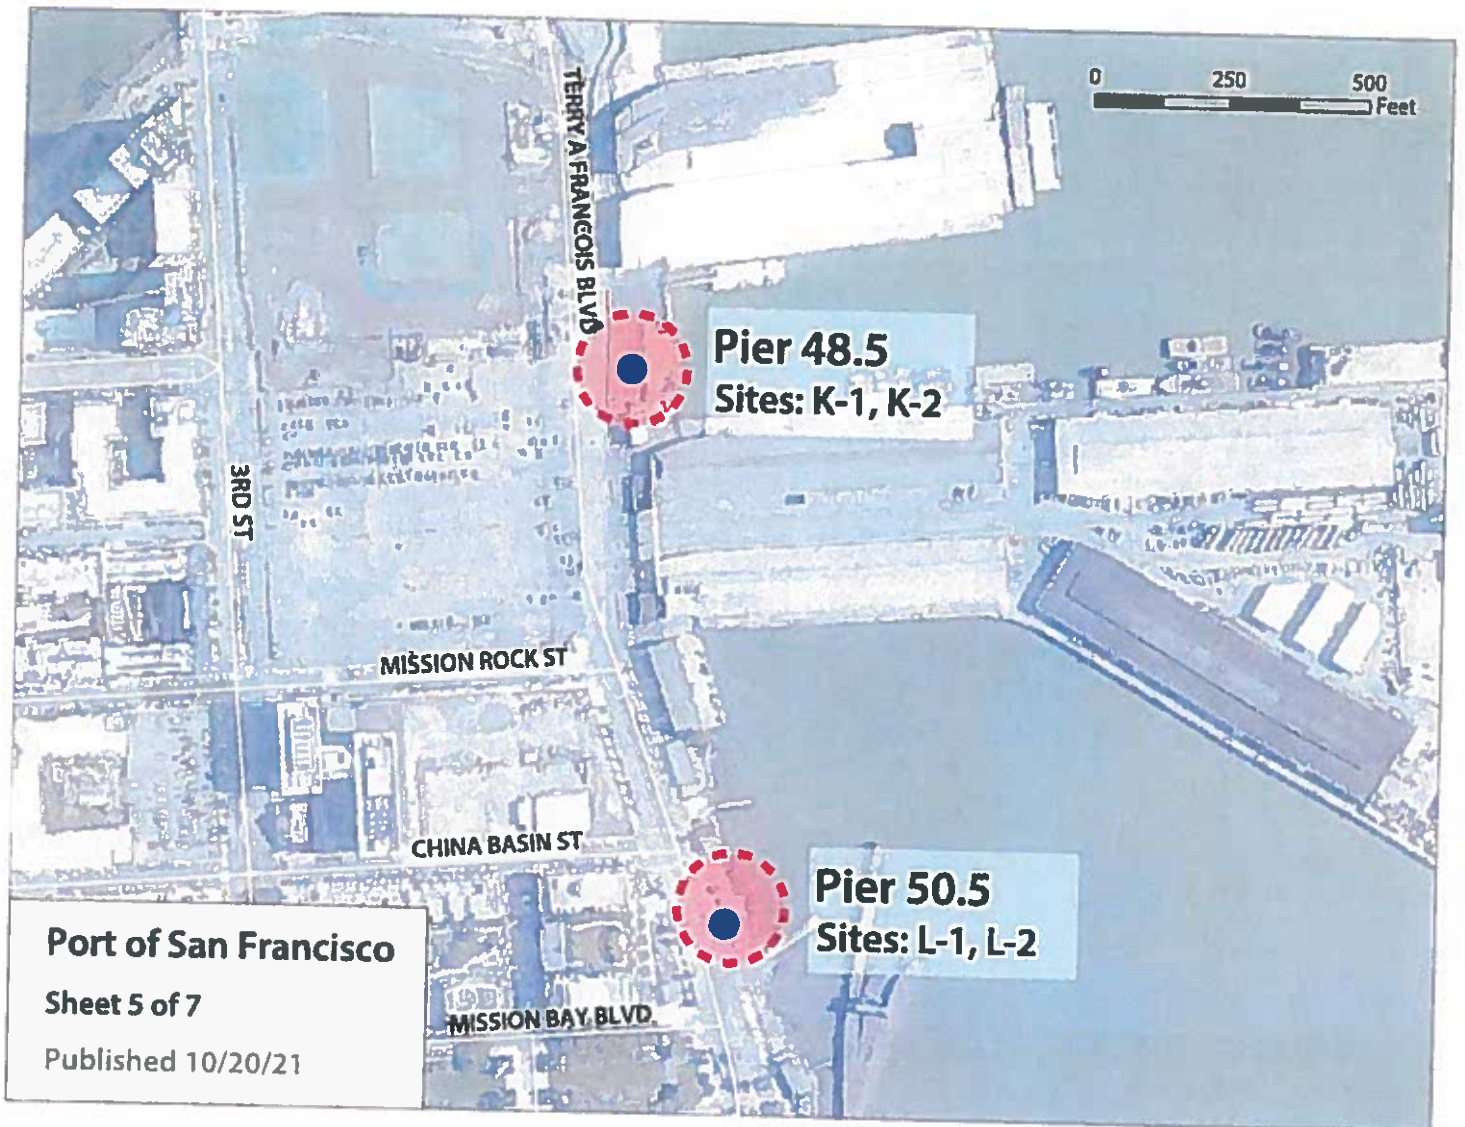

Pier 45
Sites: A-1, A-2

Pier 43.5
Sites: B-1, B-2, B-3

**Powell &
The Embarcadero**
Sites: C-1, C-2

Port of San Francisco
Sheet 1 of 7
Published 10/20/21

Port of San Francisco

Sheet 2 of 7

Published 10/20/21

*Sites not available until further notice

Pier 26
Sites: H-1, H-2

Piers 30-32
Sites: I-1, I-2

Brannan Street Wharf
Sites: J-1, J-2

Port of San Francisco
Sheet 4 of 7
Published 10/20/21

Port of San Francisco

Sheet 5 of 7

Published 10/20/21

Port of San Francisco
Sheet 6 of 7
Published 10/20/21