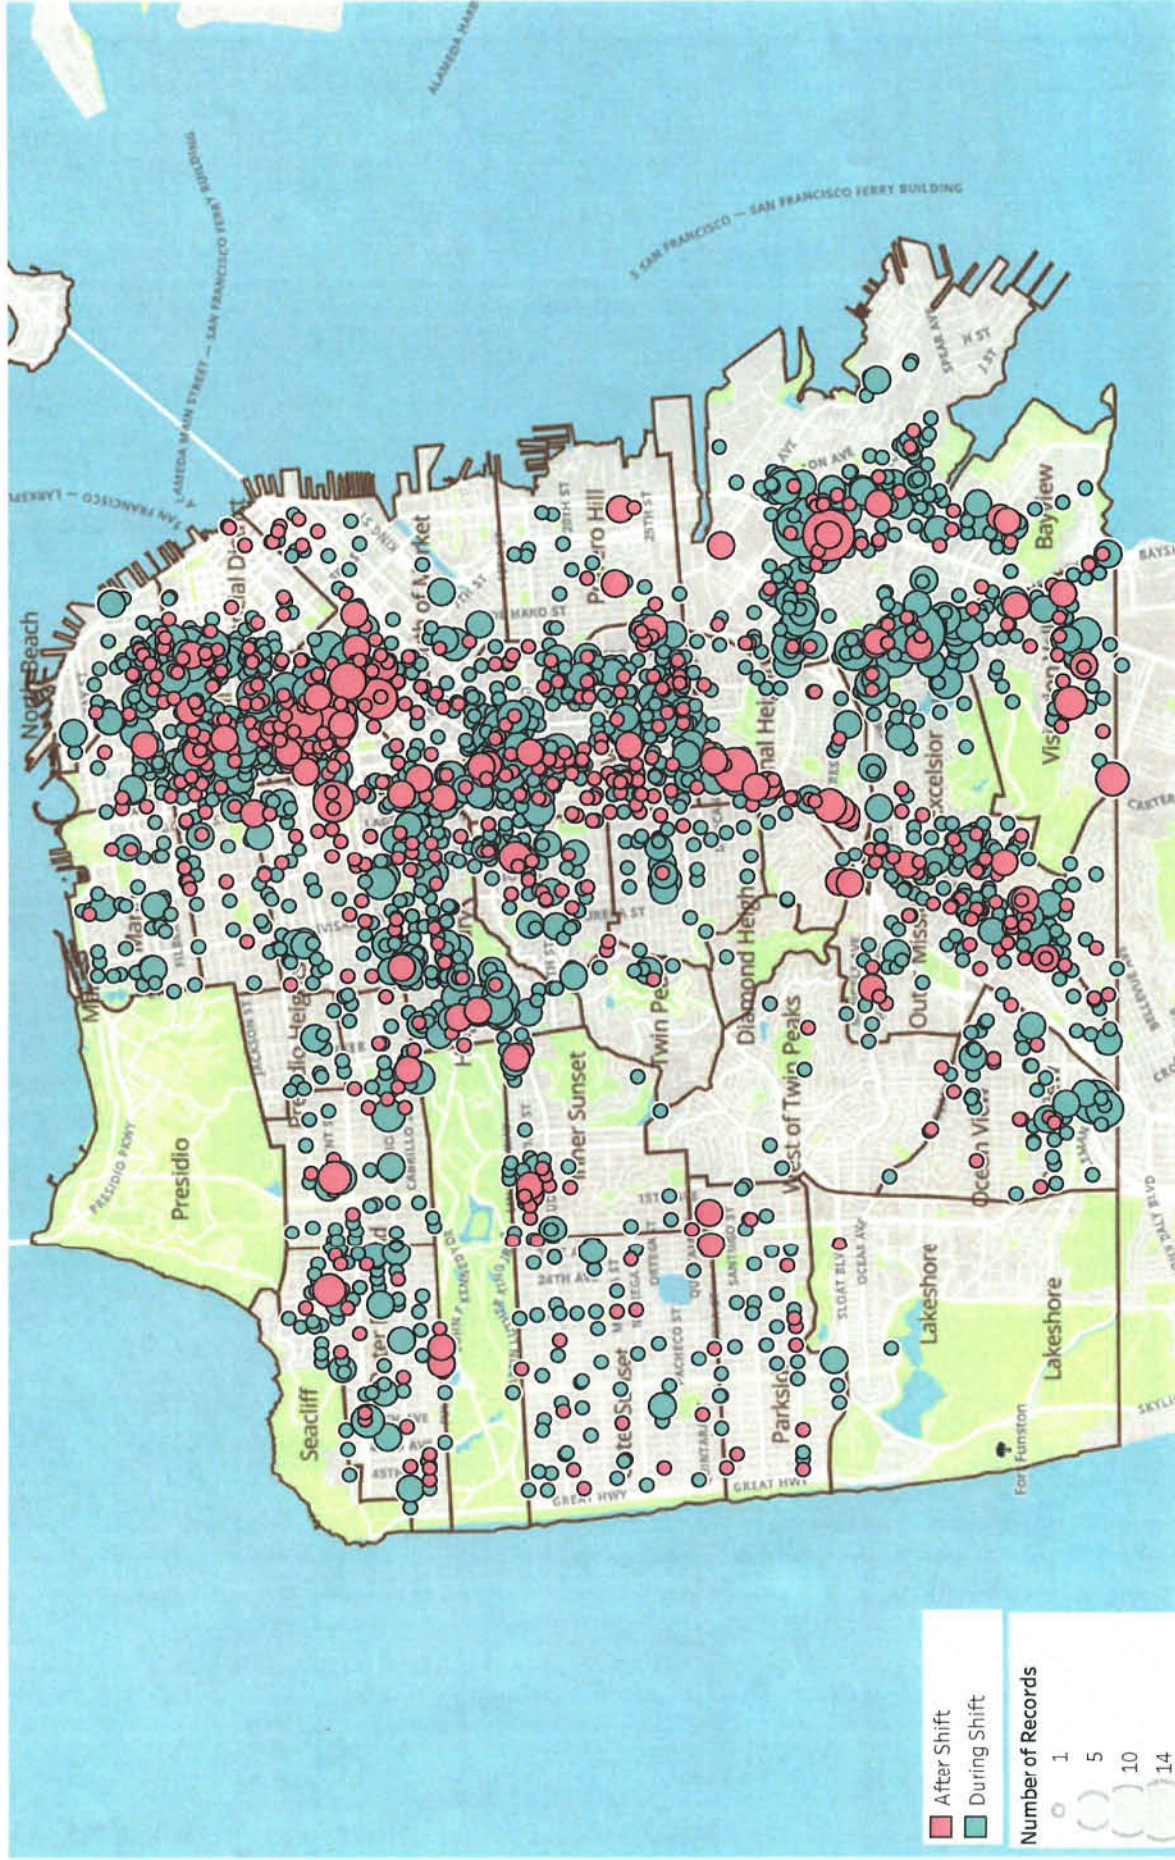

# Map of Abandoned Waste (AMC) Service Orders

Volume of Service Orders Received on Mondays - January 2017, February 2017, March 2017

PublicWorksStat 5/2/2017 San Francisco Public Works  
 Disclaimer: Public Works does not guarantee the accuracy or completeness of any information provided. Reports are subject to change. If you have any questions and/or suggestions, please contact Alexandra Bidot (415-554-4883; Alexandra.Bidot@sfpw.org).

# Map of Abandoned Waste (AMC) Service Orders

Volume of Service Orders Received During Shift (8 hrs; 08:00-15:59) on Mondays - January 2017, February 2017, March 2017

Number of Records  
 1  
 5  
 10  
 14

\\Dpw-files-p3\dpw\Business Intelligence\_DW\Tableau\DPWStat\BSES\Abandoned Waste\DPWStat BSES 2 - Street Clean..

**PublicWorksStat 5/2/2017** San Francisco Public Works  
 Disclaimer: Public Works does not guarantee the accuracy or completeness of any information provided. Reports are subject to change. If you have any questions and/or suggestions, please contact Alexandra Bidot (415-554-4883; Alexandra.Bidot@sfdpw.org).

# Map of Abandoned Waste (AMC) Service Orders

Volume of Service Orders Received After Shift (16 hrs; 16:00-07:59) on Mondays - January 2017, February 2017, March 2017

\\Dpw-files-p3\dpw\Business Intelligence\_DW\Tableau\DPWStat\BSES\Abandoned Waste\DPWStat: BSES 2 - Street Clean...