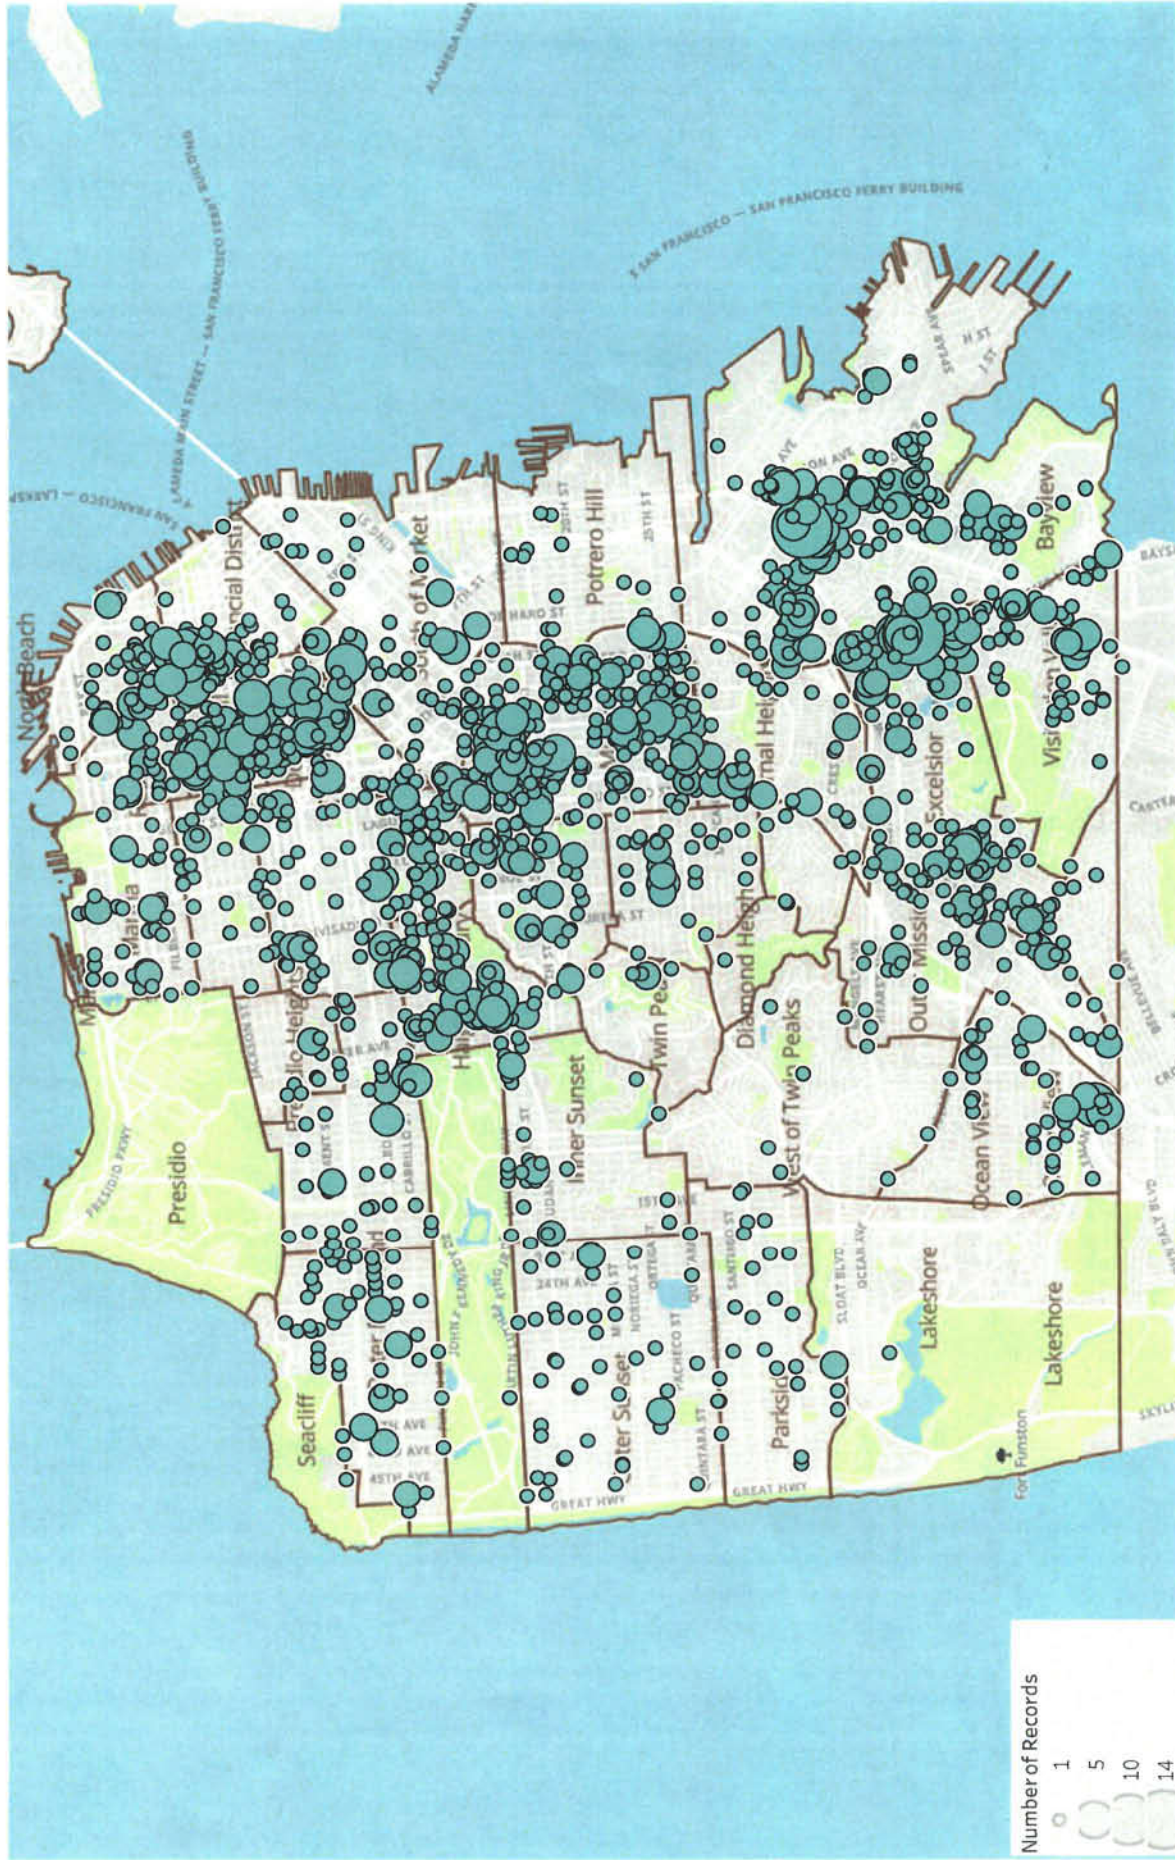

# Map of Abandoned Waste (AMC) Service Orders

Volume of Service Orders Received on Mondays - January 2017, February 2017, March 2017

PublicWorksStat 5/2/2017 San Francisco Public Works  
 Disclaimer: Public Works does not guarantee the accuracy or completeness of any information provided. Reports are subject to change. If you have any questions and/or suggestions, please contact Alexandra Bidot (415-554-4883; Alexandra.Bidot@sfpw.org).

# Map of Abandoned Waste (AMC) Service Orders

Volume of Service Orders Received During Shift (8 hrs; 08:00-15:59) on Mondays - January 2017, February 2017, March 2017

Number of Records  
 1  
 5  
 10  
 14

\\Dpw-files-p3\dpw\Business Intelligence\_DW\Tableau\DPWStat\BSES\Abandoned Waste\DPWStat BSES 2 - Street Clean..

**PublicWorksStat 5/2/2017** San Francisco Public Works  
 Disclaimer: Public Works does not guarantee the accuracy or completeness of any information provided. Reports are subject to change. If you have any questions and/or suggestions, please contact Alexandra Bidot (415-554-4883; Alexandra.Bidot@sfdpw.org).

# Map of Abandoned Waste (AMC) Service Orders

Volume of Service Orders Received After Shift (16 hrs; 16:00-07:59) on Mondays - January 2017, February 2017, March 2017

\\Dpw-files-p3\dpw\Business Intelligence\_DW\Tableau\DPWStat\BSES\Abandoned Waste\DPWStat: BSES 2 - Street Clean...