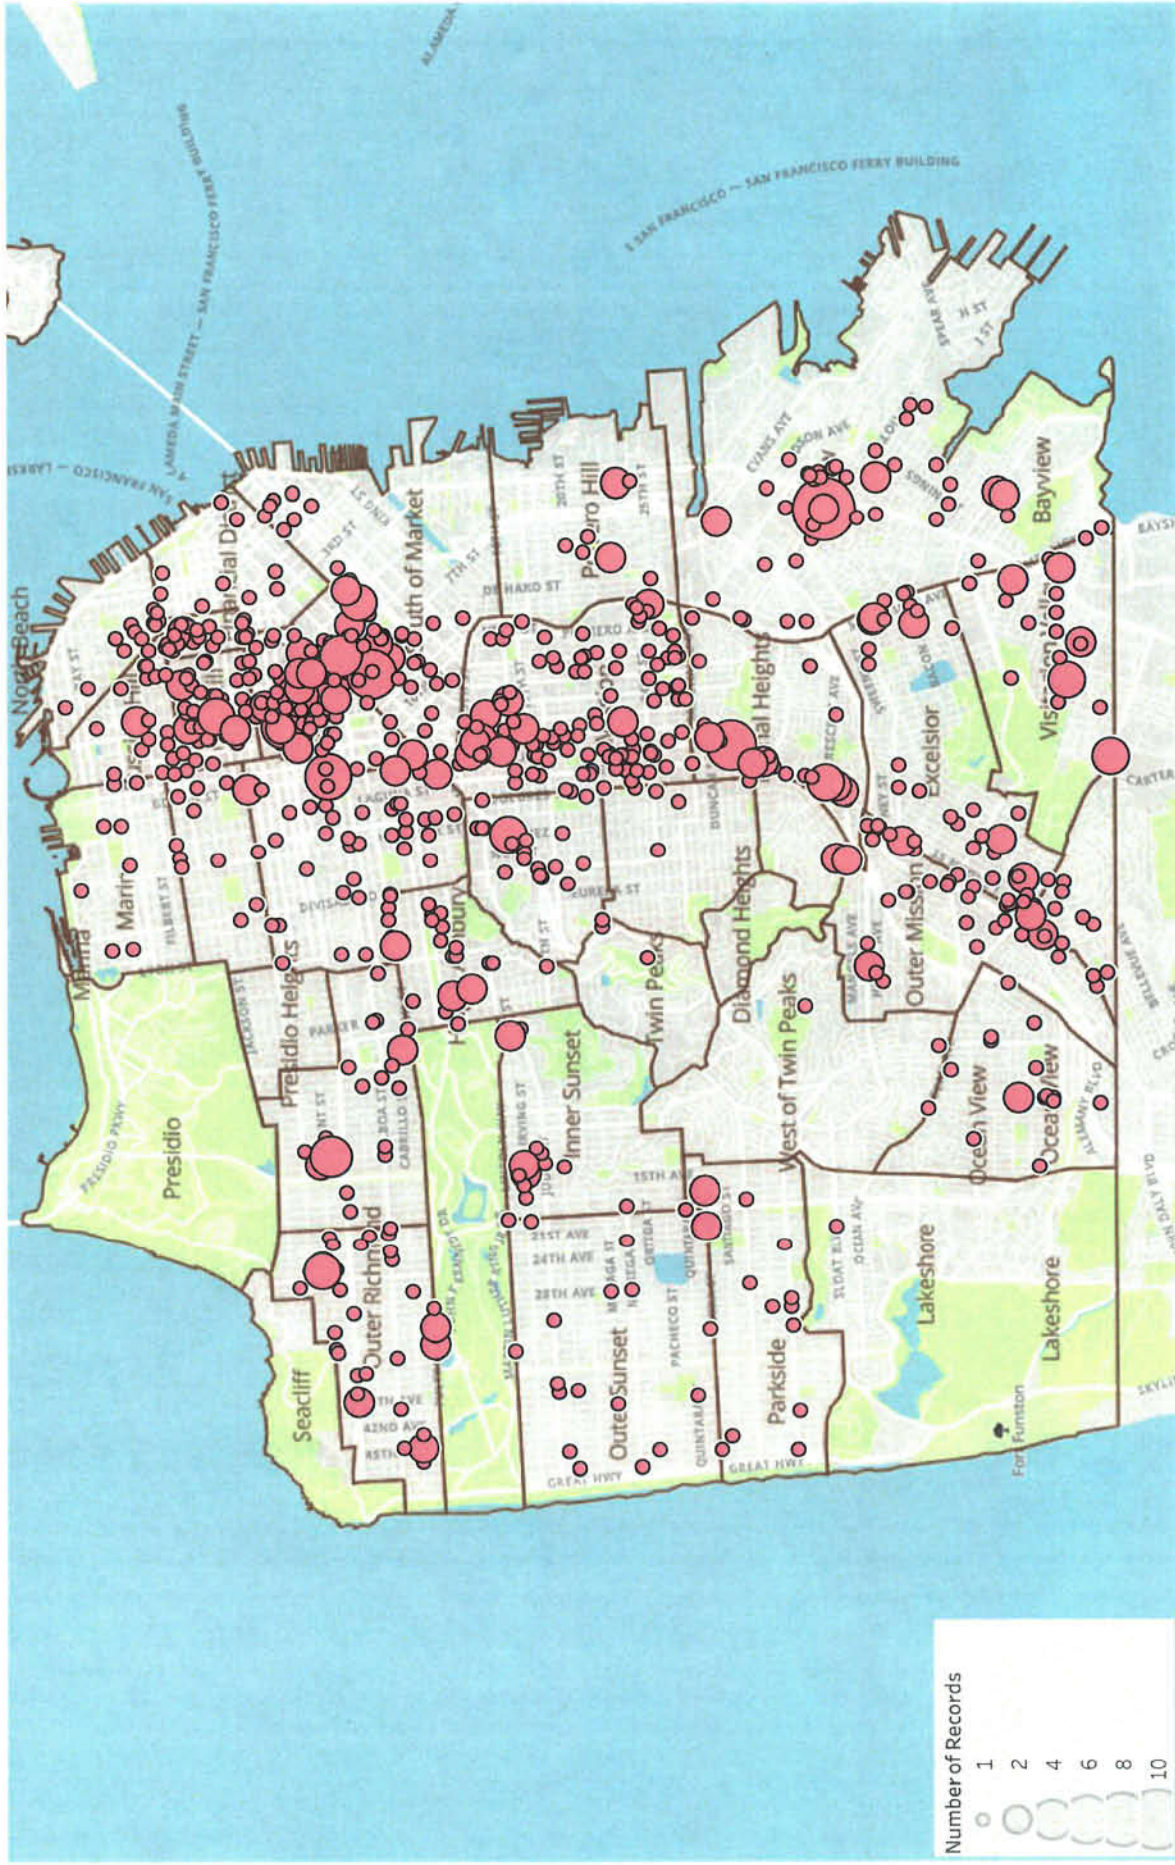

# Map of Abandoned Waste (AMC) Service Orders

Volume of Service Orders Received on Mondays - January 2017, February 2017, March 2017

PublicWorksStat 5/2/2017 San Francisco Public Works  
 Disclaimer: Public Works does not guarantee the accuracy or completeness of any information provided. Reports are subject to change. If you have any questions and/or suggestions, please contact Alexandra Bidot (415-554-4883; Alexandra.Bidot@sfpw.org).

# Map of Abandoned Waste (AMC) Service Orders

Volume of Service Orders Received During Shift (8 hrs; 08:00-15:59) on Mondays - January 2017, February 2017, March 2017

Number of Records  
 1  
 5  
 10  
 14

\\Dpw-files-p3\dpw\Business Intelligence\_DW\Tableau\DPWStat\BSES\Abandoned Waste\DPWStat BSES 2 - Street Clean..

**PublicWorksStat 5/2/2017** San Francisco Public Works  
 Disclaimer: Public Works does not guarantee the accuracy or completeness of any information provided. Reports are subject to change. If you have any questions and/or suggestions, please contact Alexandra Bidot (415-554-4883; Alexandra.Bidot@sfdpw.org).

# Map of Abandoned Waste (AMC) Service Orders

Volume of Service Orders Received After Shift (16 hrs; 16:00-07:59) on Mondays - January 2017, February 2017, March 2017

\\Dpw-files-p3\dpw\Business Intelligence\_DW\Tableau\DPWStat\BSES\Abandoned Waste\DPWStat: BSES 2 - Street Clean...