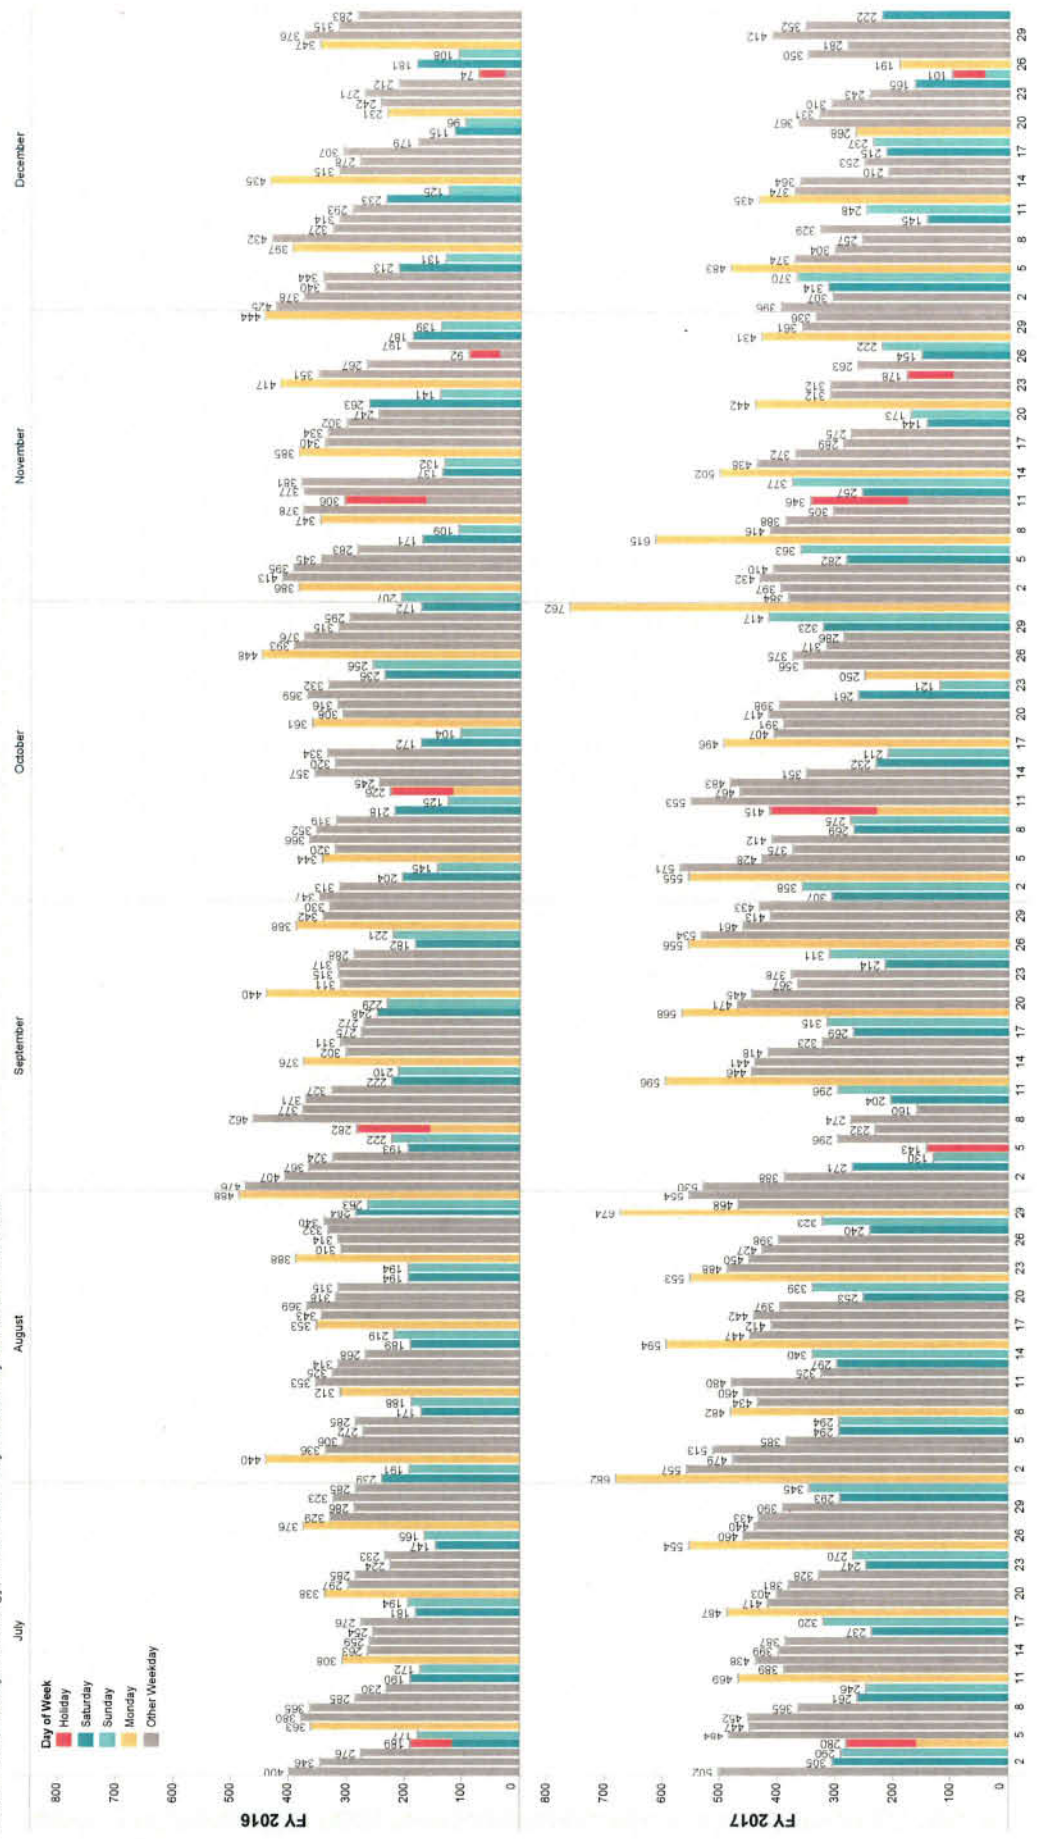

Abandoned Waste (3/30/17 data request)

Volume of Service Orders by Day of Week (Jul-Dec)

Packer Truck, Directly to Recycling, Litter Patrol - Day of Month by Month and Fiscal Year

76