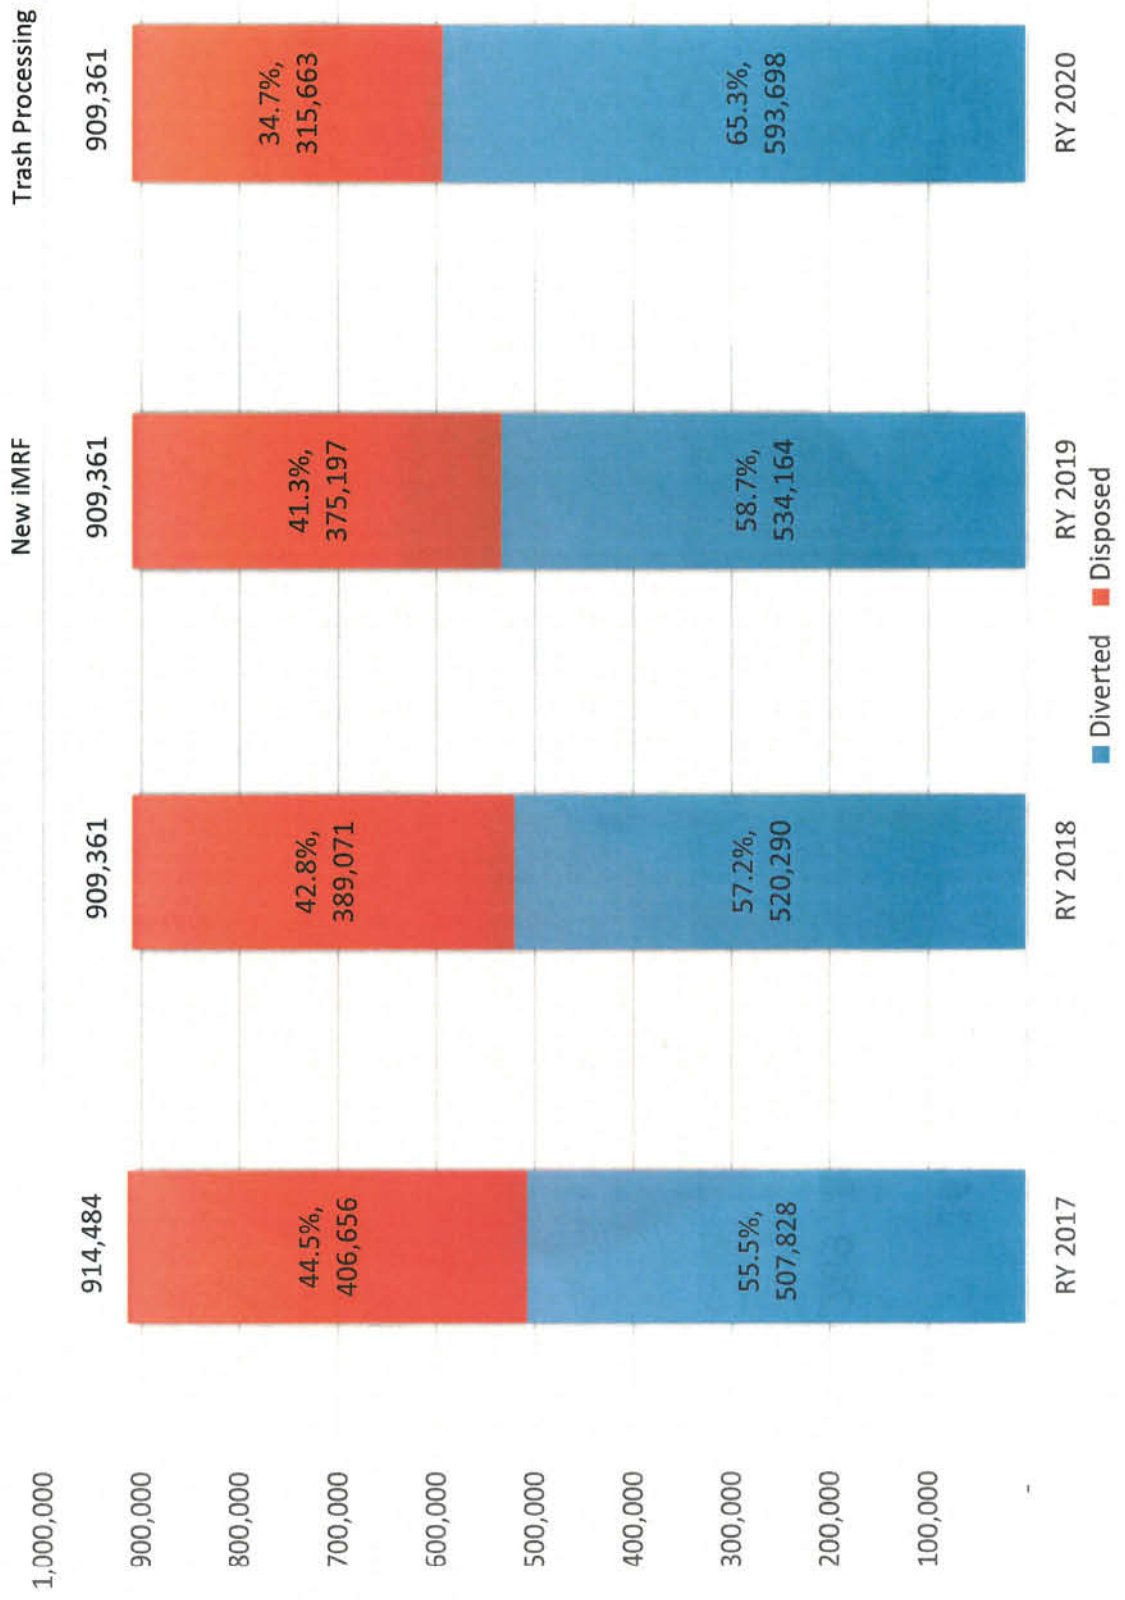

### San Francisco Refuse Projected Tons Diverted and Disposed

Projected Tonnage Going to Landfill - RY 2020  
Including iMRF and Trash Processing Investments