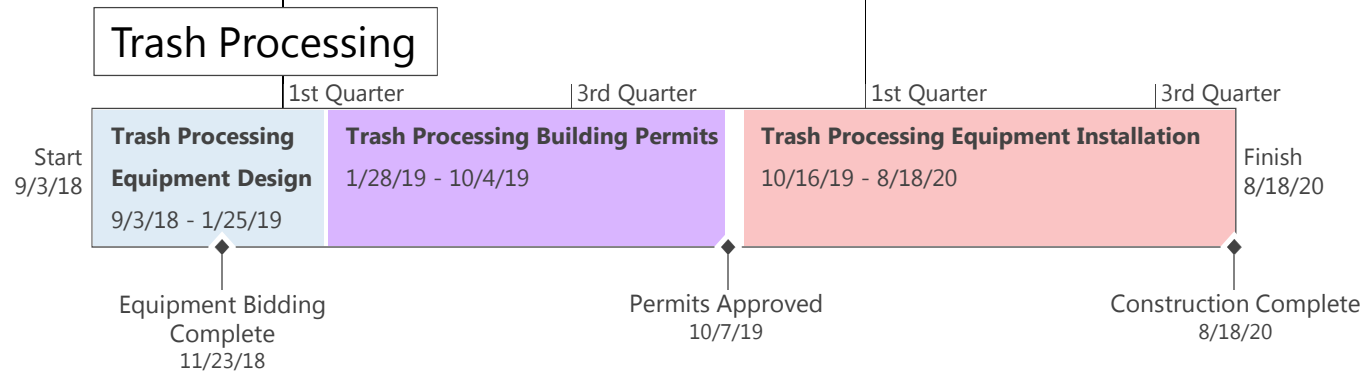

San Francisco Facilities Timeline

2017

2018

2019

2020