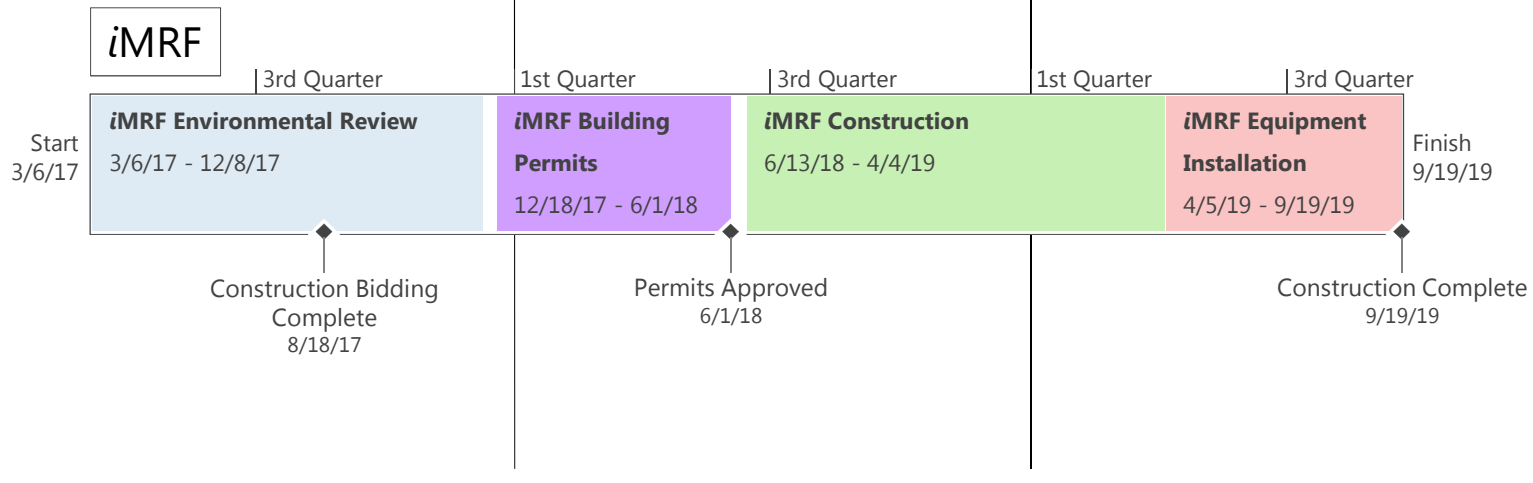

San Francisco Facilities Timeline

San Francisco Facilities Timeline

2017

2018

2019

2020

San Francisco Facilities Timeline

2017

2018

2019

2020

San Francisco Facilities Timeline