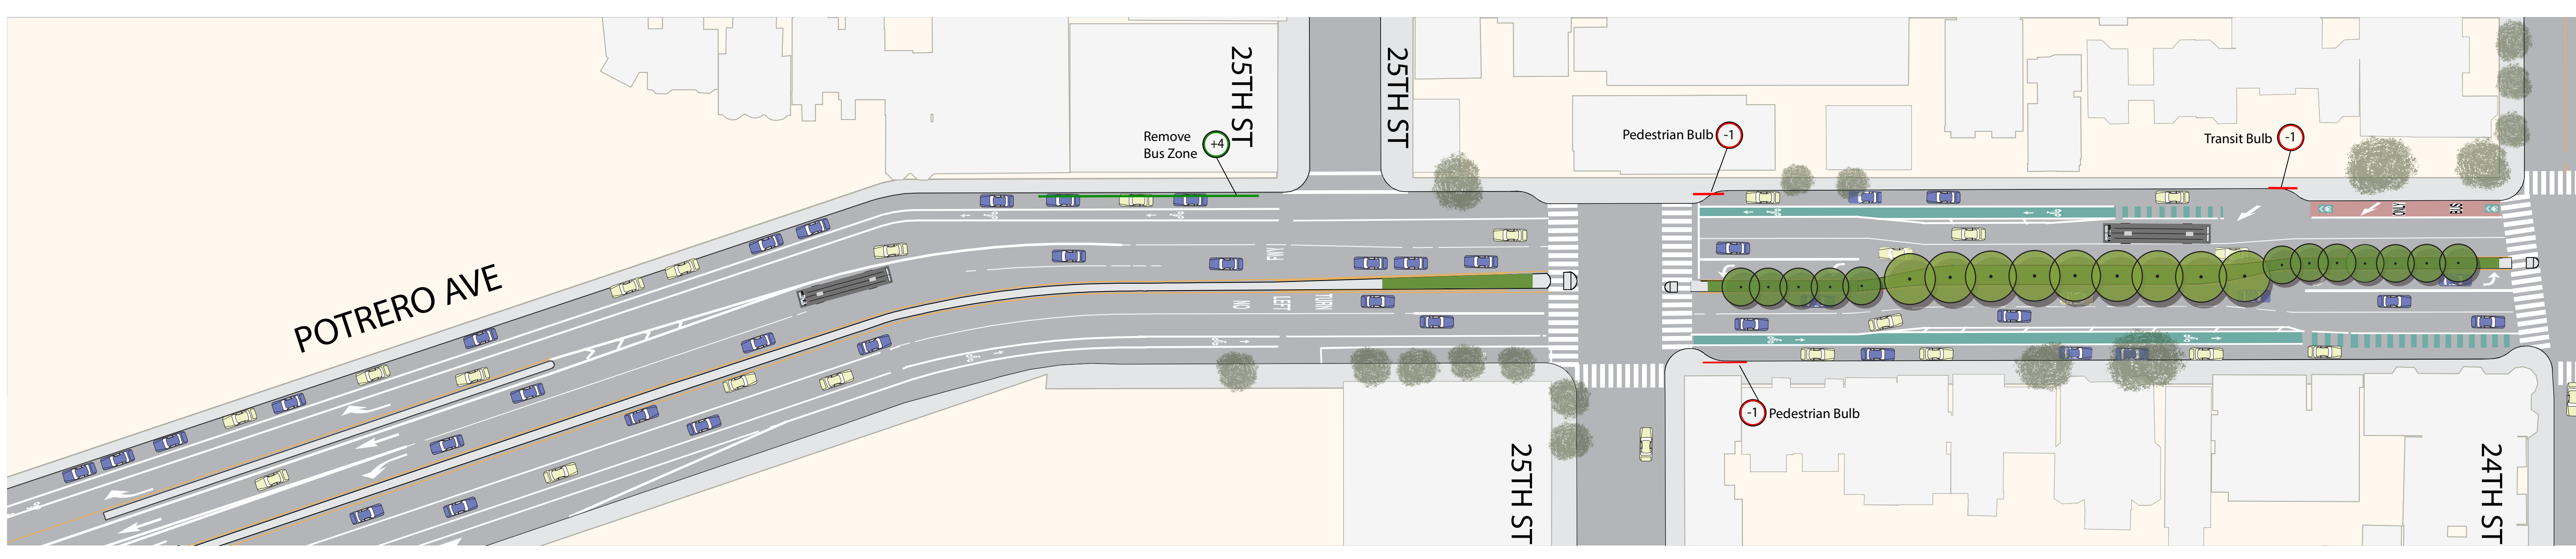

POTRERO AVENUE
17TH TO 20TH ST

DESIGN OPTION AREA

POTRERO AVENUE
20TH TO 23RD ST

DESIGN OPTION AREA

POTRERO AVENUE
23RD TO 25TH ST

POTRERO STREETSCAPE IMPROVEMENTS
PROJECT PLANVIEW

POTRERO AVENUE FACING NORTH
17TH TO 18TH, INTERSECTION

POTRERO AVENUE FACING NORTH
17TH TO 18TH, MIDBLOCK

POTRERO AVENUE FACING NORTH
18TH TO 22ND, INTERSECTION

POTRERO AVENUE FACING NORTH
18TH TO 22ND, MIDBLOCK

POTRERO AVENUE FACING NORTH
24TH TO 25TH, INTERSECTION

POTRERO AVENUE FACING NORTH
24TH TO 25TH, MIDBLOCK

POTRERO STREETSCAPE IMPROVEMENTS

PROJECT CROSS-SECTIONS (ALL OPTIONS)