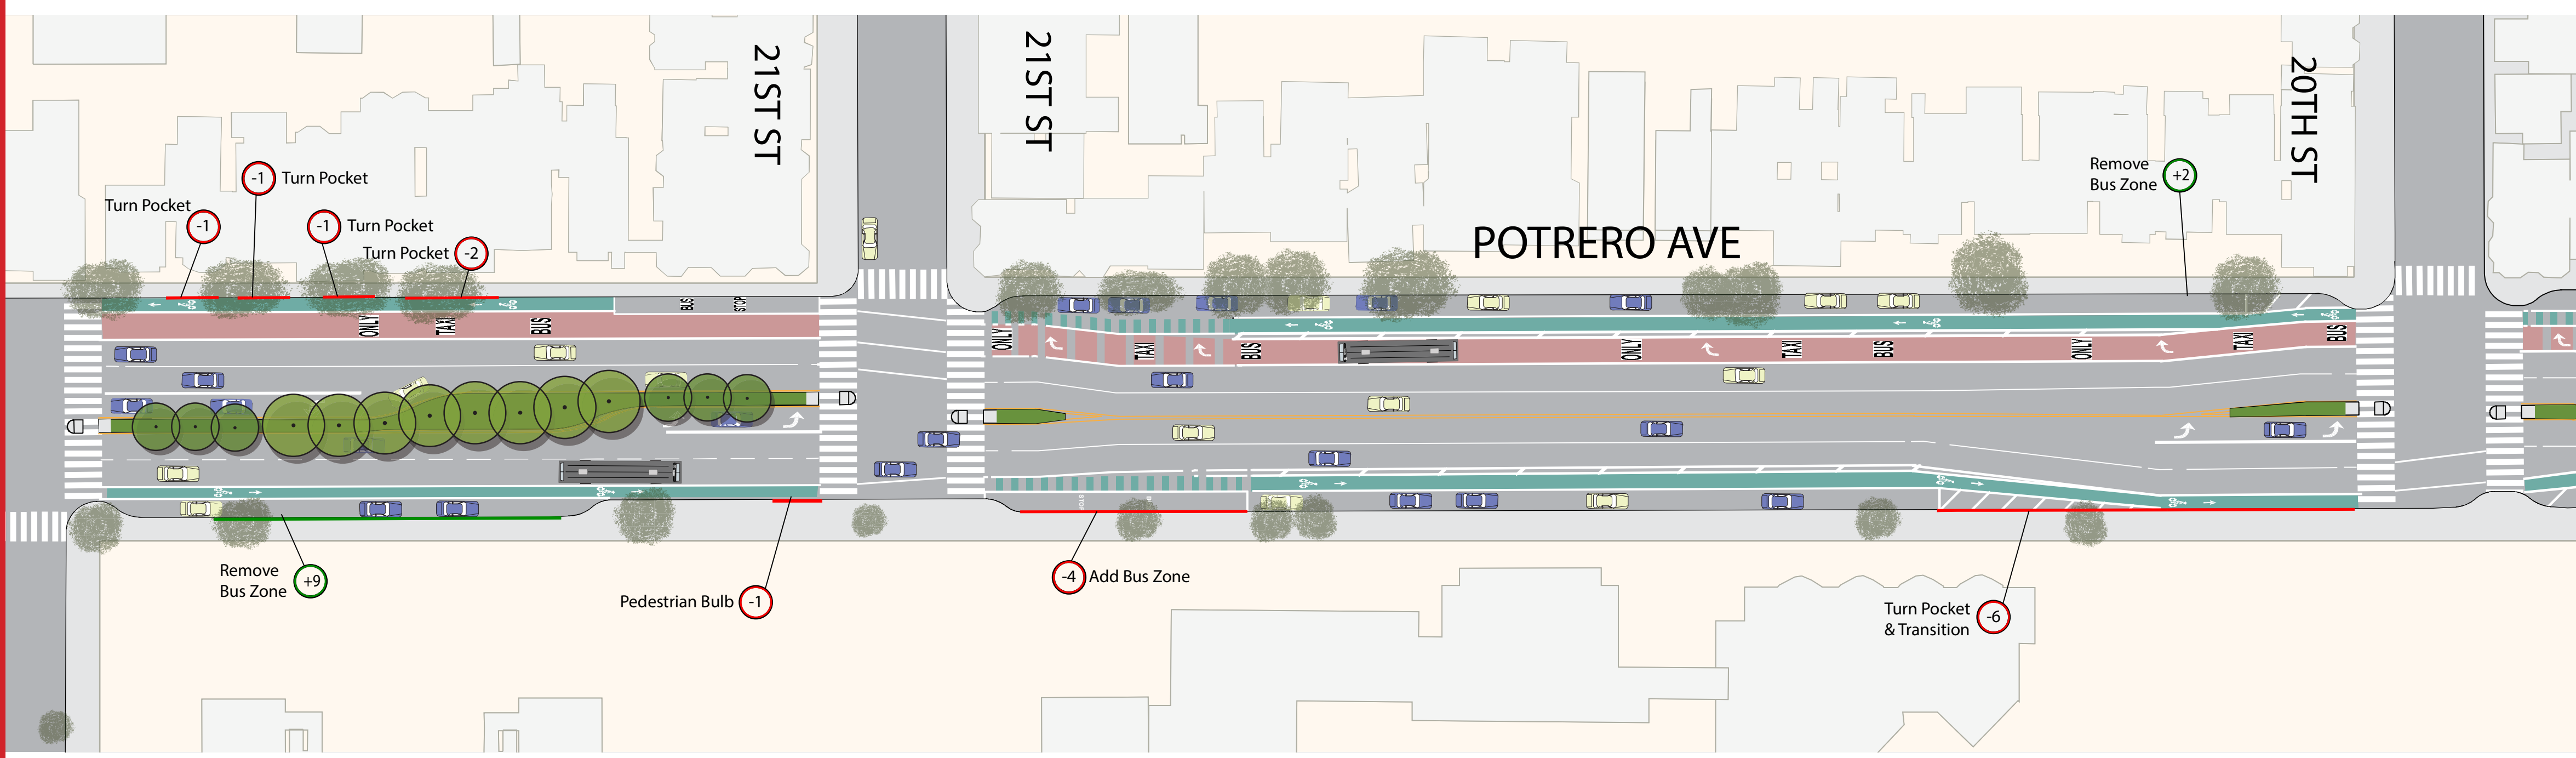

POTRERO AVENUE
17TH TO 20TH ST

DESIGN OPTION AREA

POTRERO AVENUE
20TH TO 23RD ST

DESIGN OPTION AREA

POTRERO AVENUE
23RD TO 25TH ST

POTRERO STREETSCAPE IMPROVEMENTS
PROJECT PLANVIEW

POTRERO AVENUE FACING NORTH
17TH TO 18TH, INTERSECTION

POTRERO AVENUE FACING NORTH
17TH TO 18TH, MIDBLOCK

POTRERO AVENUE FACING NORTH
18TH TO 22ND, INTERSECTION

POTRERO AVENUE FACING NORTH
18TH TO 22ND, MIDBLOCK

POTRERO AVENUE FACING NORTH
24TH TO 25TH, INTERSECTION

POTRERO AVENUE FACING NORTH
24TH TO 25TH, MIDBLOCK

POTRERO STREETSCAPE IMPROVEMENTS

PROJECT CROSS-SECTIONS (ALL OPTIONS)