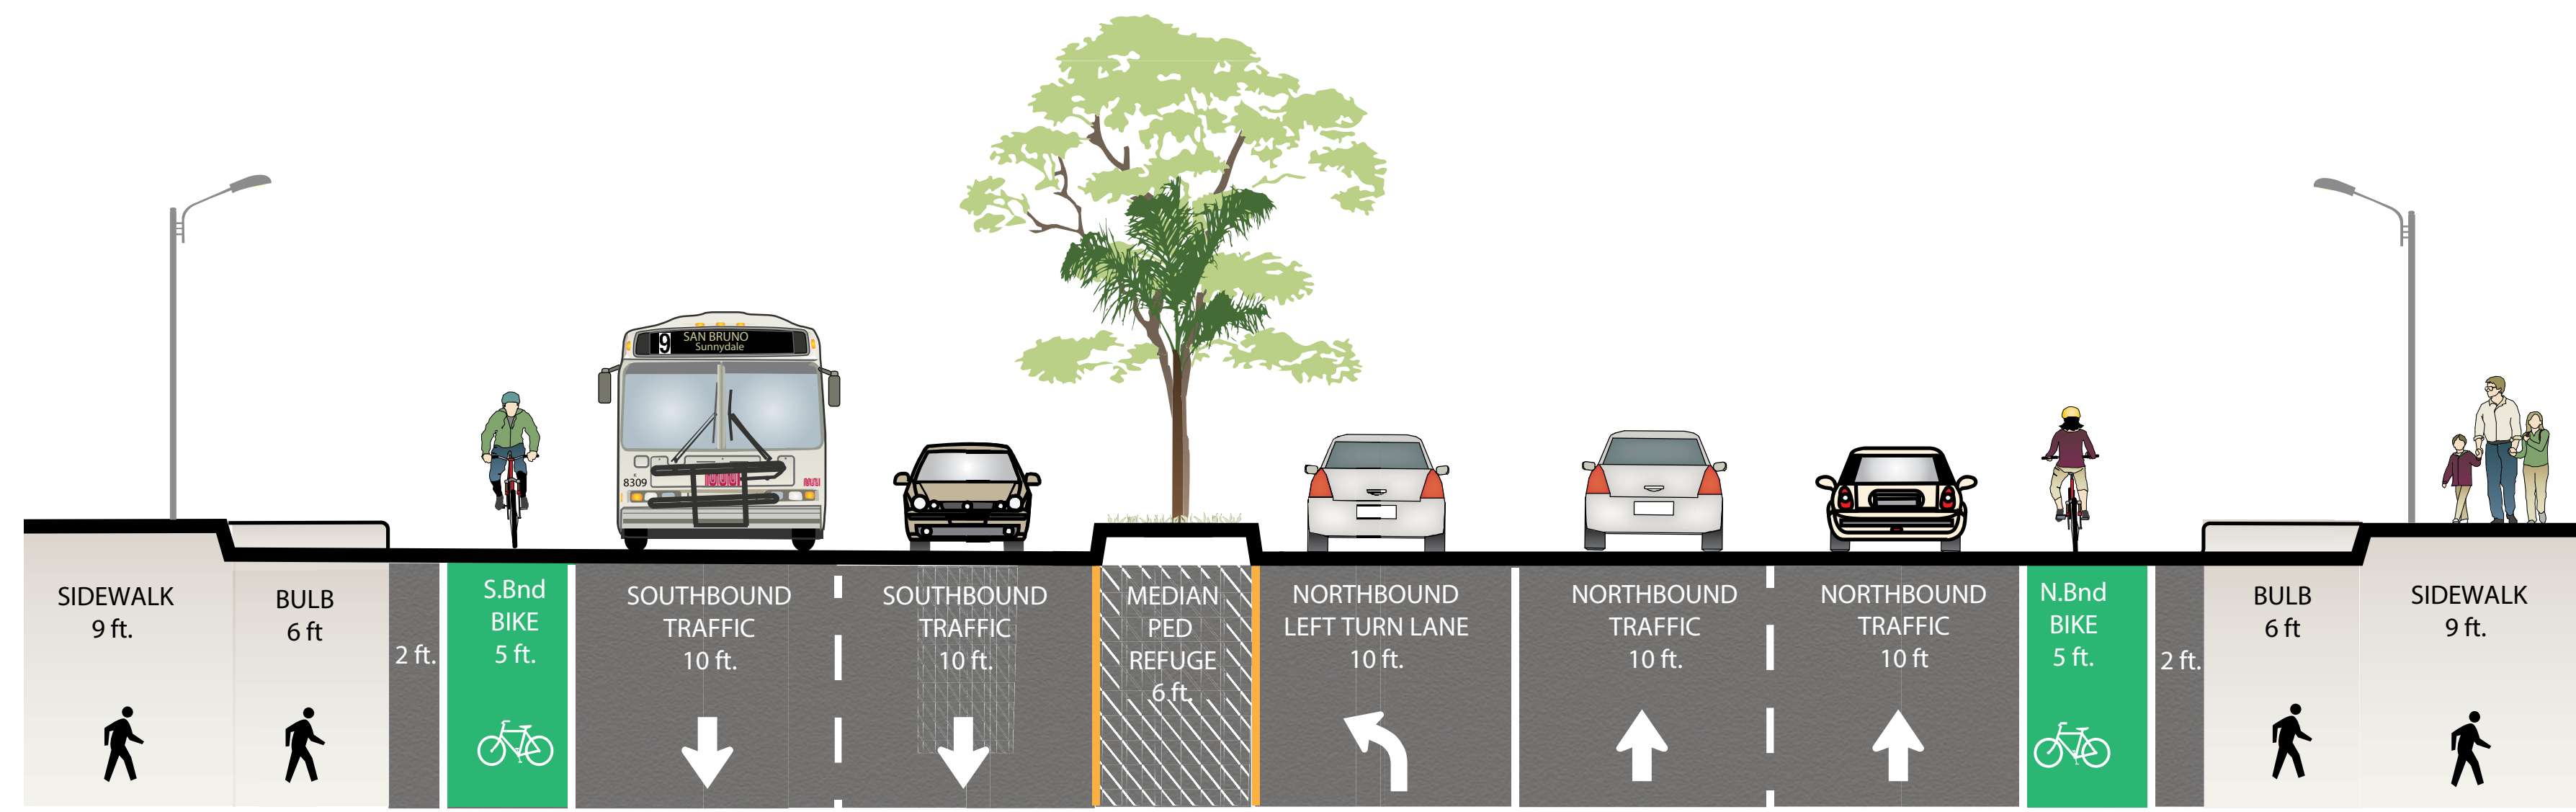

POTRERO AVENUE
17TH TO 20TH ST

DESIGN OPTION AREA

POTRERO AVENUE
20TH TO 23RD ST

DESIGN OPTION AREA

POTRERO AVENUE
23RD TO 25TH ST

POTRERO STREETSCAPE IMPROVEMENTS
PROJECT PLANVIEW

POTRERO AVENUE FACING NORTH
17TH TO 18TH, INTERSECTION

POTRERO AVENUE FACING NORTH
17TH TO 18TH, MIDBLOCK

POTRERO AVENUE FACING NORTH
18TH TO 22ND, INTERSECTION

POTRERO AVENUE FACING NORTH
18TH TO 22ND, MIDBLOCK

POTRERO AVENUE FACING NORTH
24TH TO 25TH, INTERSECTION

POTRERO AVENUE FACING NORTH
24TH TO 25TH, MIDBLOCK

POTRERO STREETSCAPE IMPROVEMENTS

PROJECT CROSS-SECTIONS (ALL OPTIONS)