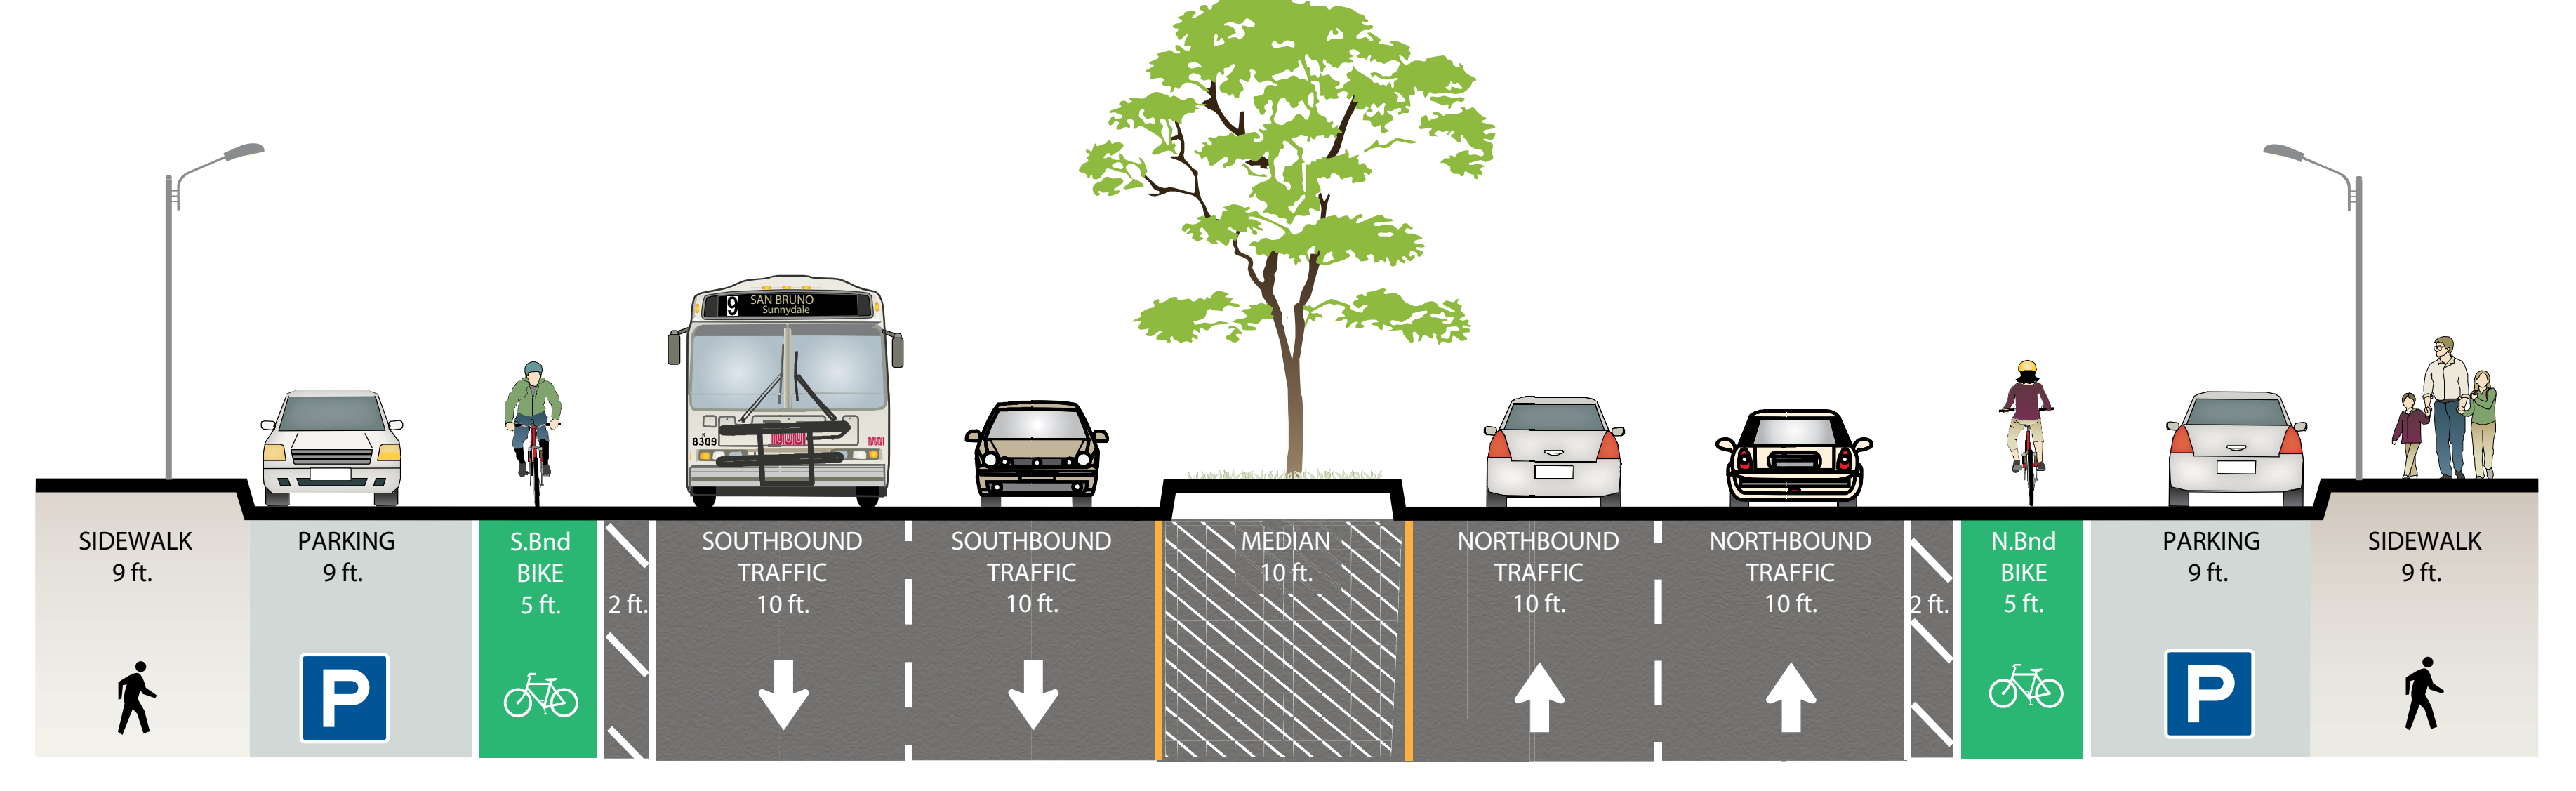

POTRERO AVENUE
17TH TO 20TH ST

DESIGN OPTION AREA

POTRERO AVENUE
20TH TO 23RD ST

DESIGN OPTION AREA

POTRERO AVENUE
23RD TO 25TH ST

POTRERO STREETSCAPE IMPROVEMENTS
PROJECT PLANVIEW

POTRERO AVENUE FACING NORTH
17TH TO 18TH, INTERSECTION

POTRERO AVENUE FACING NORTH
17TH TO 18TH, MIDBLOCK

POTRERO AVENUE FACING NORTH
18TH TO 22ND, INTERSECTION

POTRERO AVENUE FACING NORTH
18TH TO 22ND, MIDBLOCK

POTRERO AVENUE FACING NORTH
24TH TO 25TH, INTERSECTION

POTRERO AVENUE FACING NORTH
24TH TO 25TH, MIDBLOCK

POTRERO STREETSCAPE IMPROVEMENTS

PROJECT CROSS-SECTIONS (ALL OPTIONS)