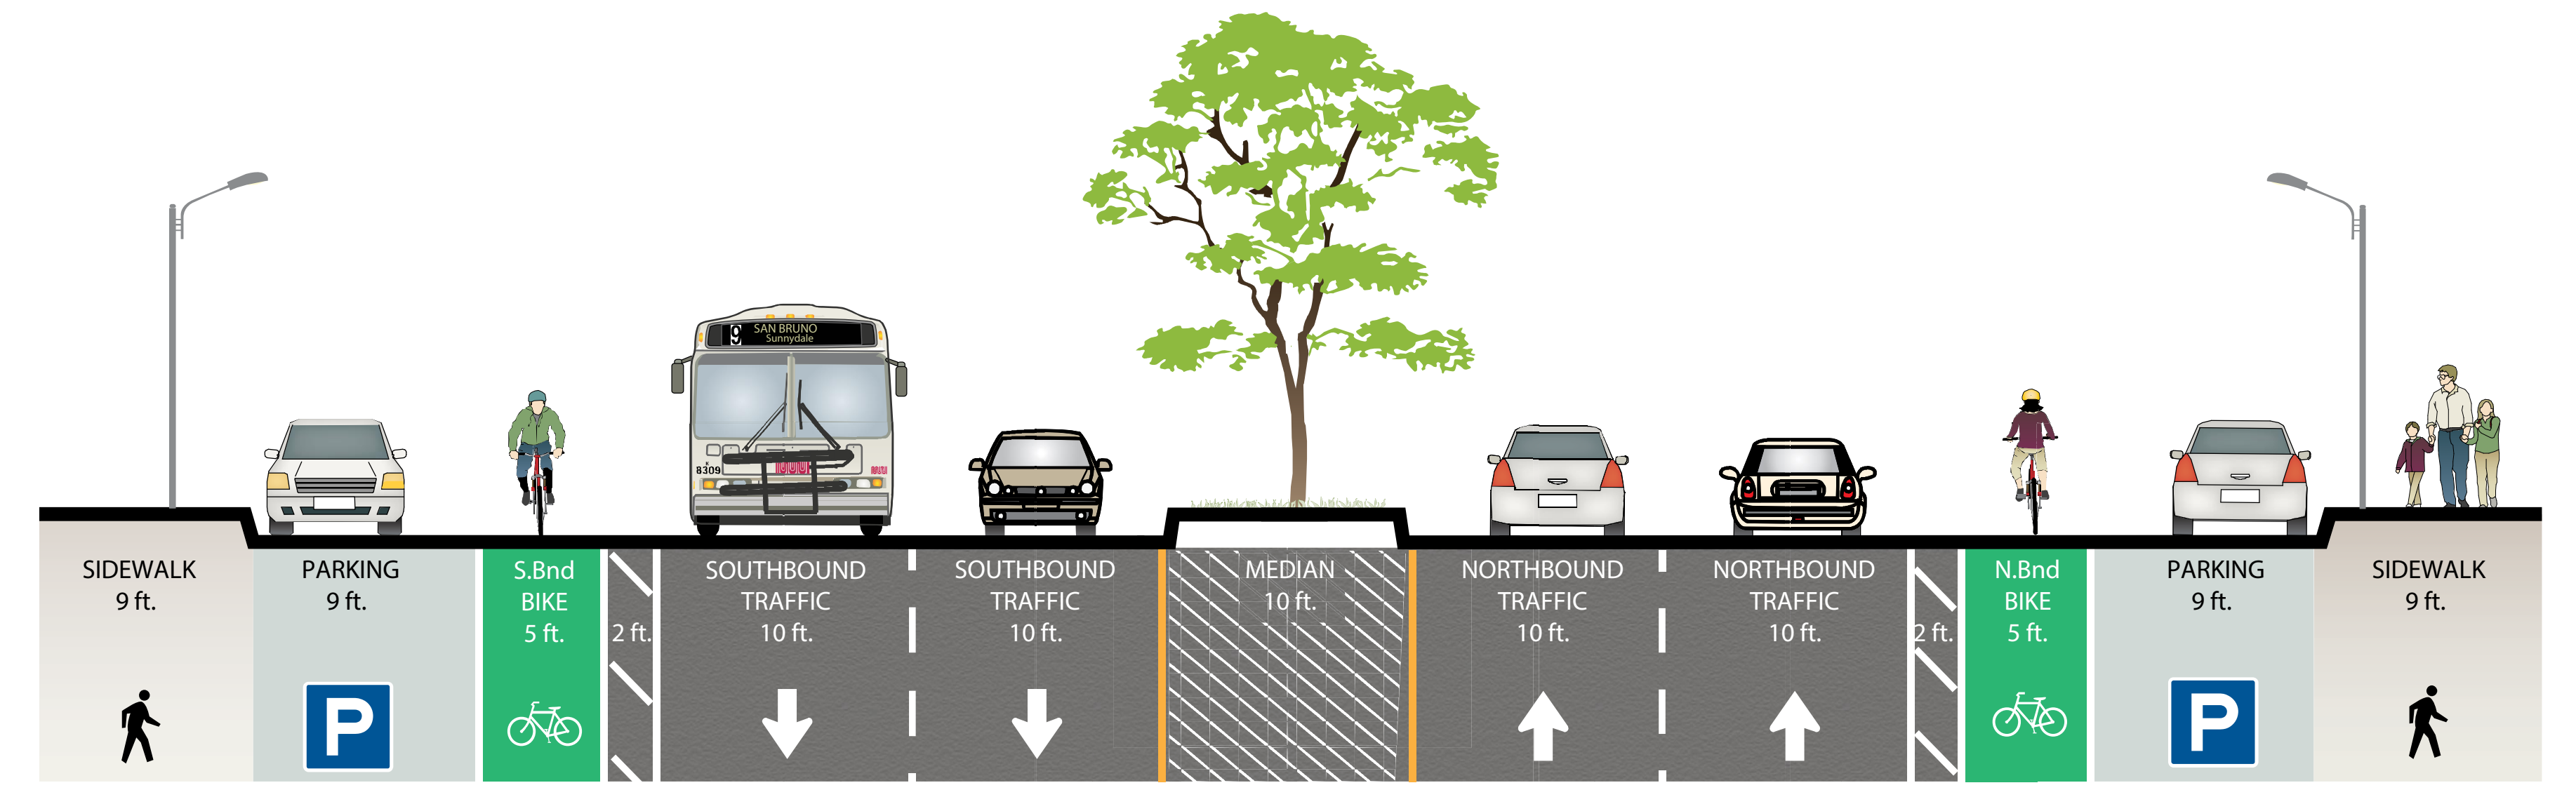

POTRERO AVENUE
17TH TO 20TH ST

DESIGN OPTION AREA

POTRERO AVENUE
20TH TO 23RD ST

DESIGN OPTION AREA

POTRERO AVENUE
23RD TO 25TH ST

POTRERO STREETSCAPE IMPROVEMENTS
PROJECT PLANVIEW

POTRERO AVENUE FACING NORTH
17TH TO 18TH, INTERSECTION

POTRERO AVENUE FACING NORTH
17TH TO 18TH, MIDBLOCK

POTRERO AVENUE FACING NORTH
18TH TO 22ND, INTERSECTION

POTRERO AVENUE FACING NORTH
18TH TO 22ND, MIDBLOCK

POTRERO AVENUE FACING NORTH
24TH TO 25TH, INTERSECTION

POTRERO AVENUE FACING NORTH
24TH TO 25TH, MIDBLOCK

POTRERO STREETSCAPE IMPROVEMENTS

PROJECT CROSS-SECTIONS (ALL OPTIONS)