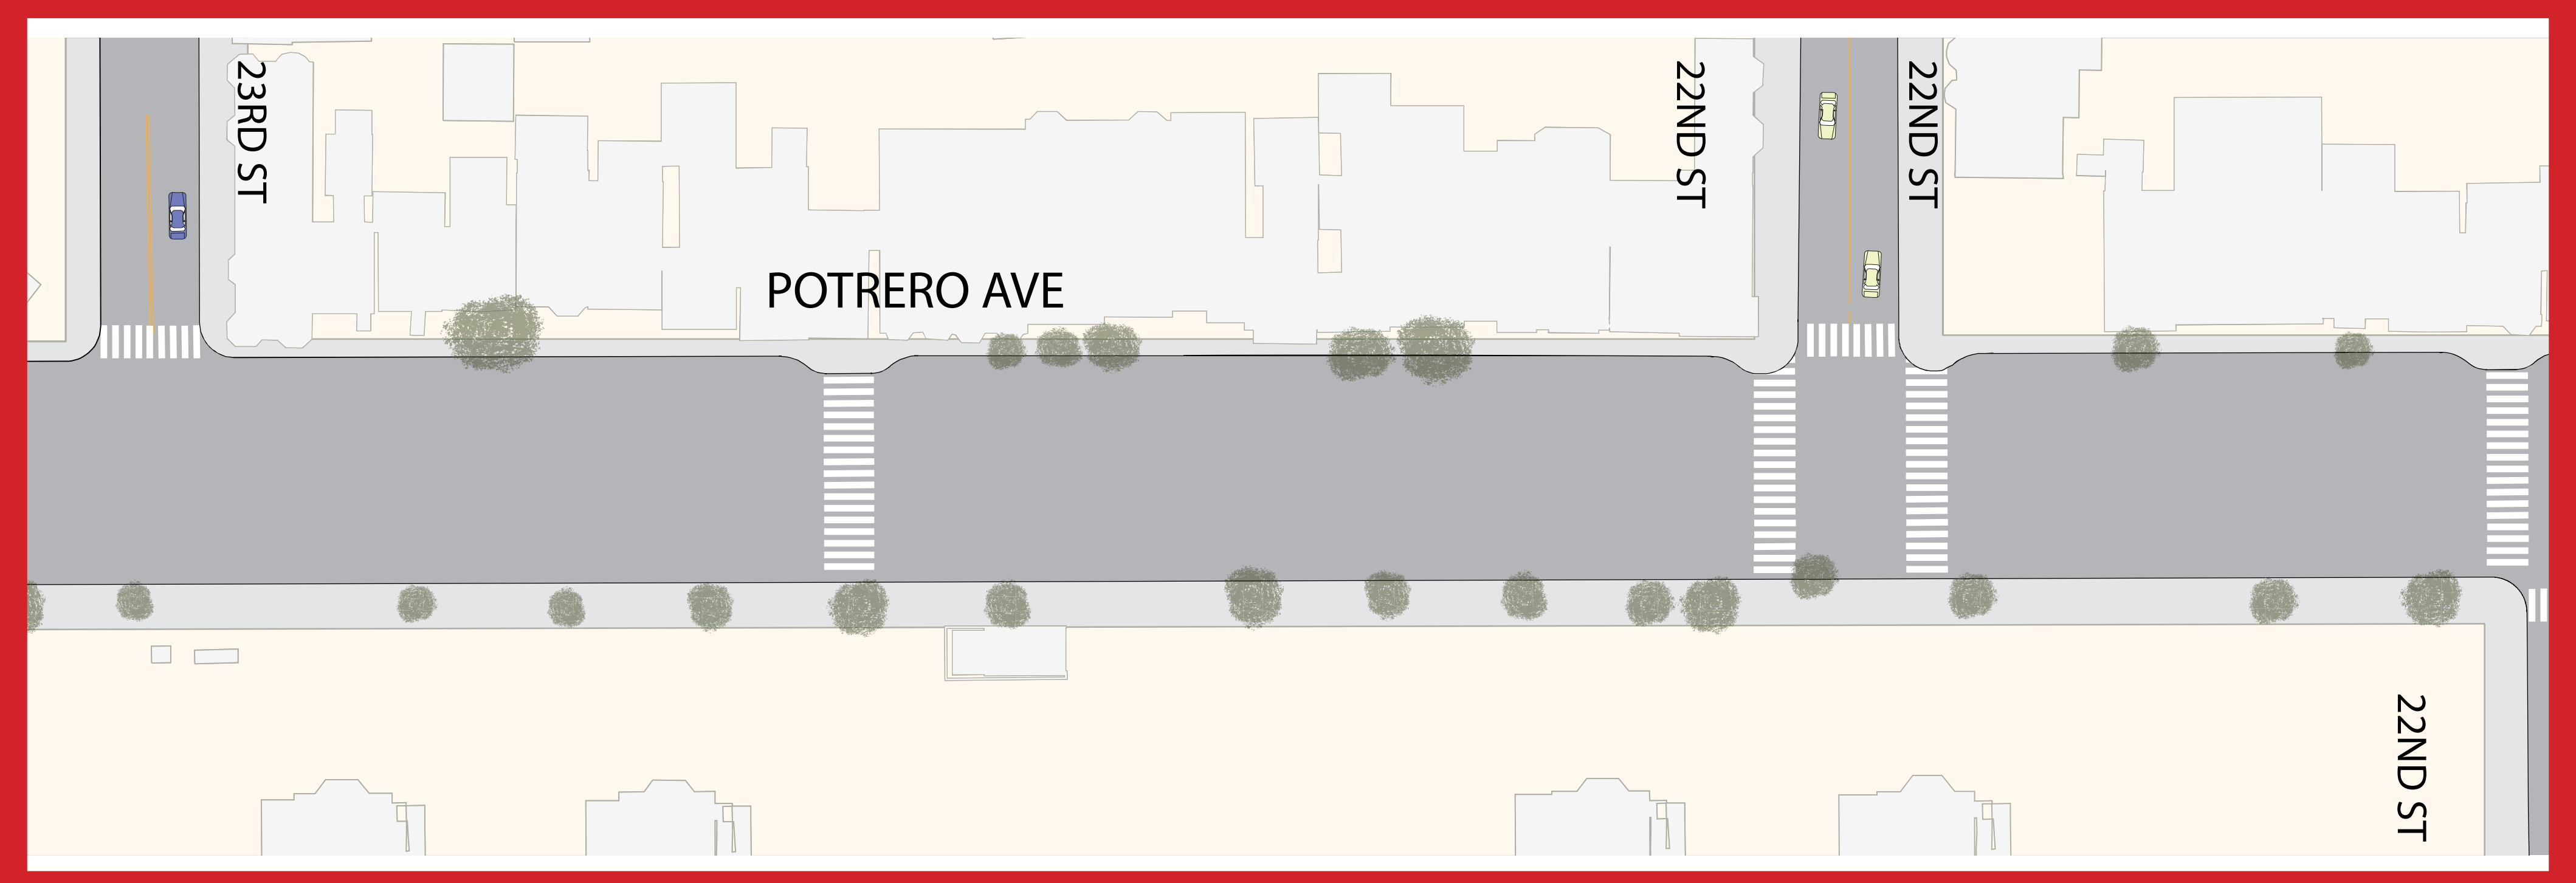

POTRERO AVENUE
17TH TO 20TH ST

DESIGN OPTION AREA

POTRERO AVENUE
20TH TO 23RD ST

DESIGN OPTION AREA

POTRERO AVENUE
23RD TO 25TH ST

POTRERO STREETSCAPE IMPROVEMENTS
PROJECT PLANVIEW

POTRERO AVENUE FACING NORTH
17TH TO 18TH, INTERSECTION

POTRERO AVENUE FACING NORTH
17TH TO 18TH, MIDBLOCK

POTRERO AVENUE FACING NORTH
18TH TO 22ND, INTERSECTION

POTRERO AVENUE FACING NORTH
18TH TO 22ND, MIDBLOCK

POTRERO AVENUE FACING NORTH
24TH TO 25TH, INTERSECTION

POTRERO AVENUE FACING NORTH
24TH TO 25TH, MIDBLOCK

POTRERO STREETSCAPE IMPROVEMENTS

PROJECT CROSS-SECTIONS (ALL OPTIONS)