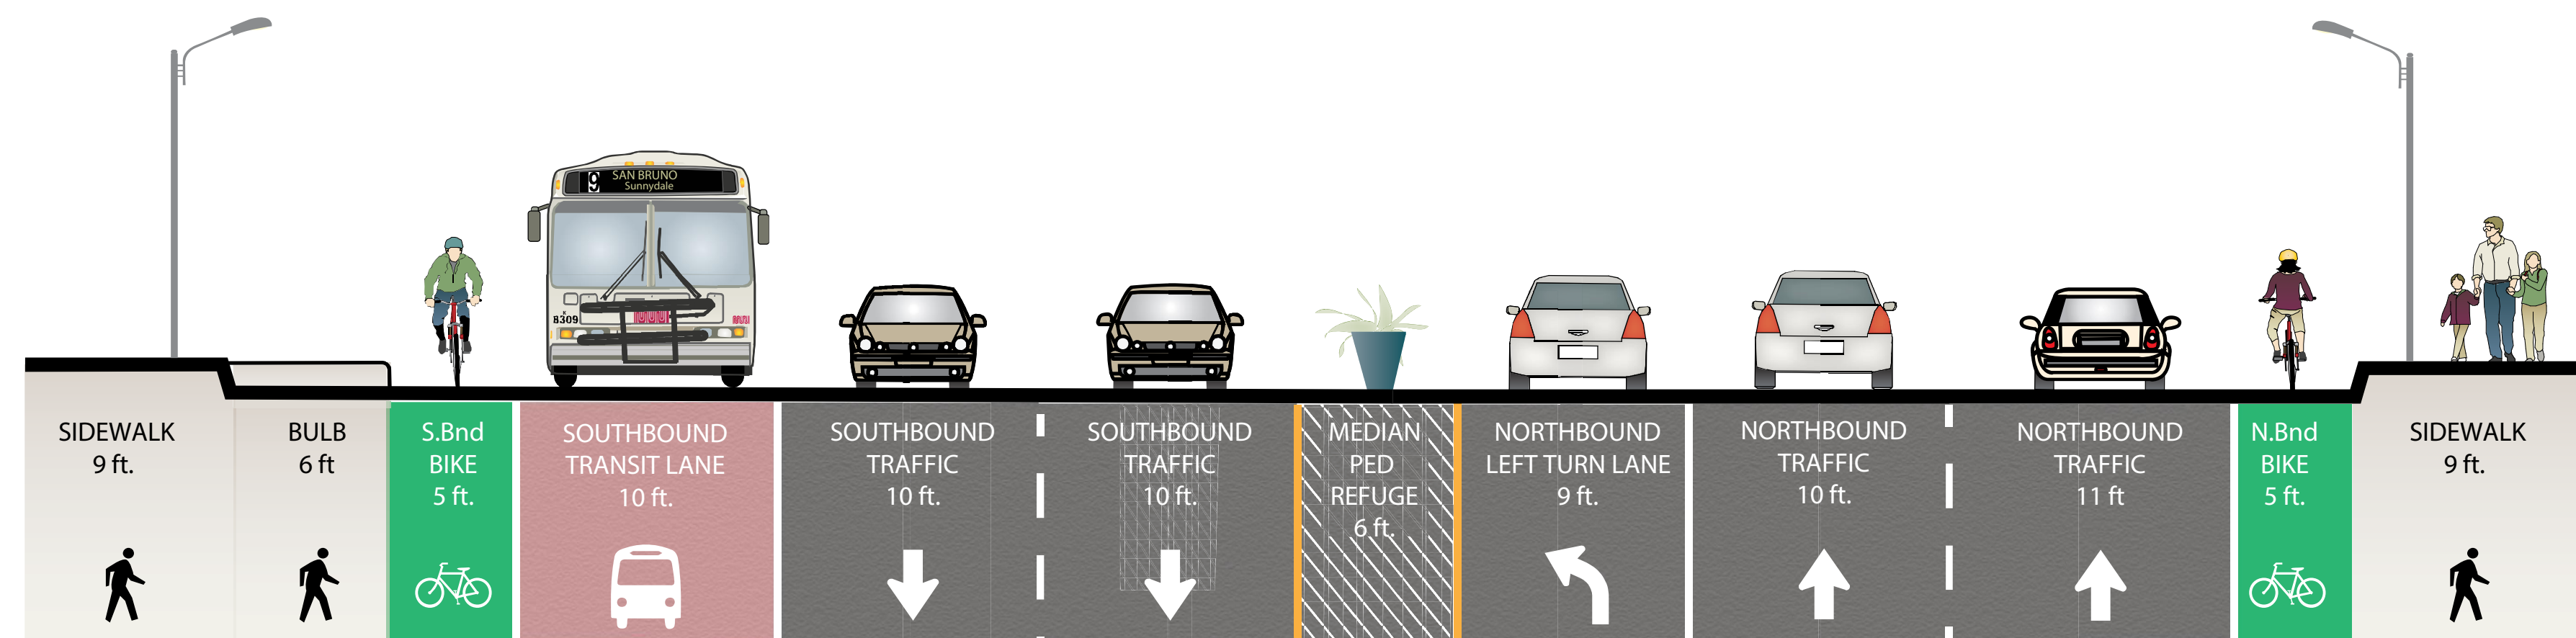

POTRERO AVENUE
17TH TO 20TH ST

DESIGN OPTION AREA

POTRERO AVENUE
20TH TO 23RD ST

DESIGN OPTION AREA

POTRERO AVENUE
23RD TO 25TH ST

POTRERO STREETSCAPE IMPROVEMENTS
PROJECT PLANVIEW

POTRERO AVENUE FACING NORTH
17TH TO 18TH, INTERSECTION

POTRERO AVENUE FACING NORTH
17TH TO 18TH, MIDBLOCK

POTRERO AVENUE FACING NORTH
18TH TO 22ND, INTERSECTION

POTRERO AVENUE FACING NORTH
18TH TO 22ND, MIDBLOCK

POTRERO AVENUE FACING NORTH
24TH TO 25TH, INTERSECTION

POTRERO AVENUE FACING NORTH
24TH TO 25TH, MIDBLOCK

POTRERO STREETSCAPE IMPROVEMENTS

PROJECT CROSS-SECTIONS (ALL OPTIONS)