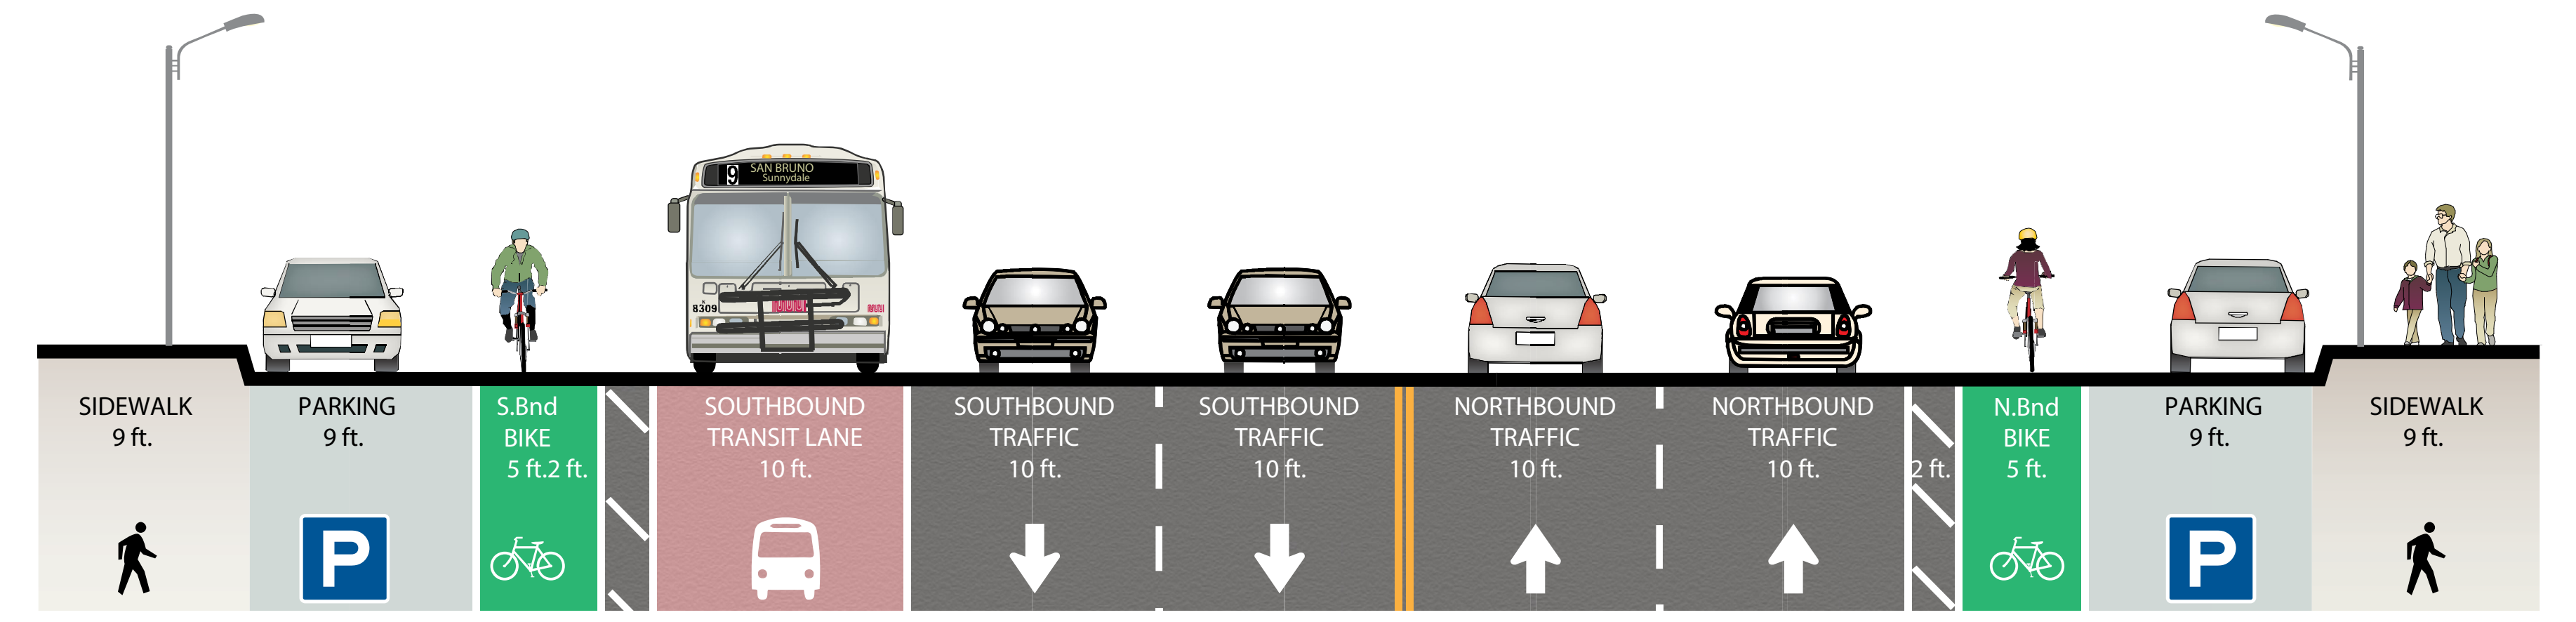

POTRERO AVENUE
17TH TO 20TH ST

DESIGN OPTION AREA

POTRERO AVENUE
20TH TO 23RD ST

DESIGN OPTION AREA

POTRERO AVENUE
23RD TO 25TH ST

POTRERO STREETSCAPE IMPROVEMENTS
PROJECT PLANVIEW

POTRERO AVENUE FACING NORTH
17TH TO 18TH, INTERSECTION

POTRERO AVENUE FACING NORTH
17TH TO 18TH, MIDBLOCK

POTRERO AVENUE FACING NORTH
18TH TO 22ND, INTERSECTION

POTRERO AVENUE FACING NORTH
18TH TO 22ND, MIDBLOCK

POTRERO AVENUE FACING NORTH
24TH TO 25TH, INTERSECTION

POTRERO AVENUE FACING NORTH
24TH TO 25TH, MIDBLOCK

POTRERO STREETSCAPE IMPROVEMENTS

PROJECT CROSS-SECTIONS (ALL OPTIONS)