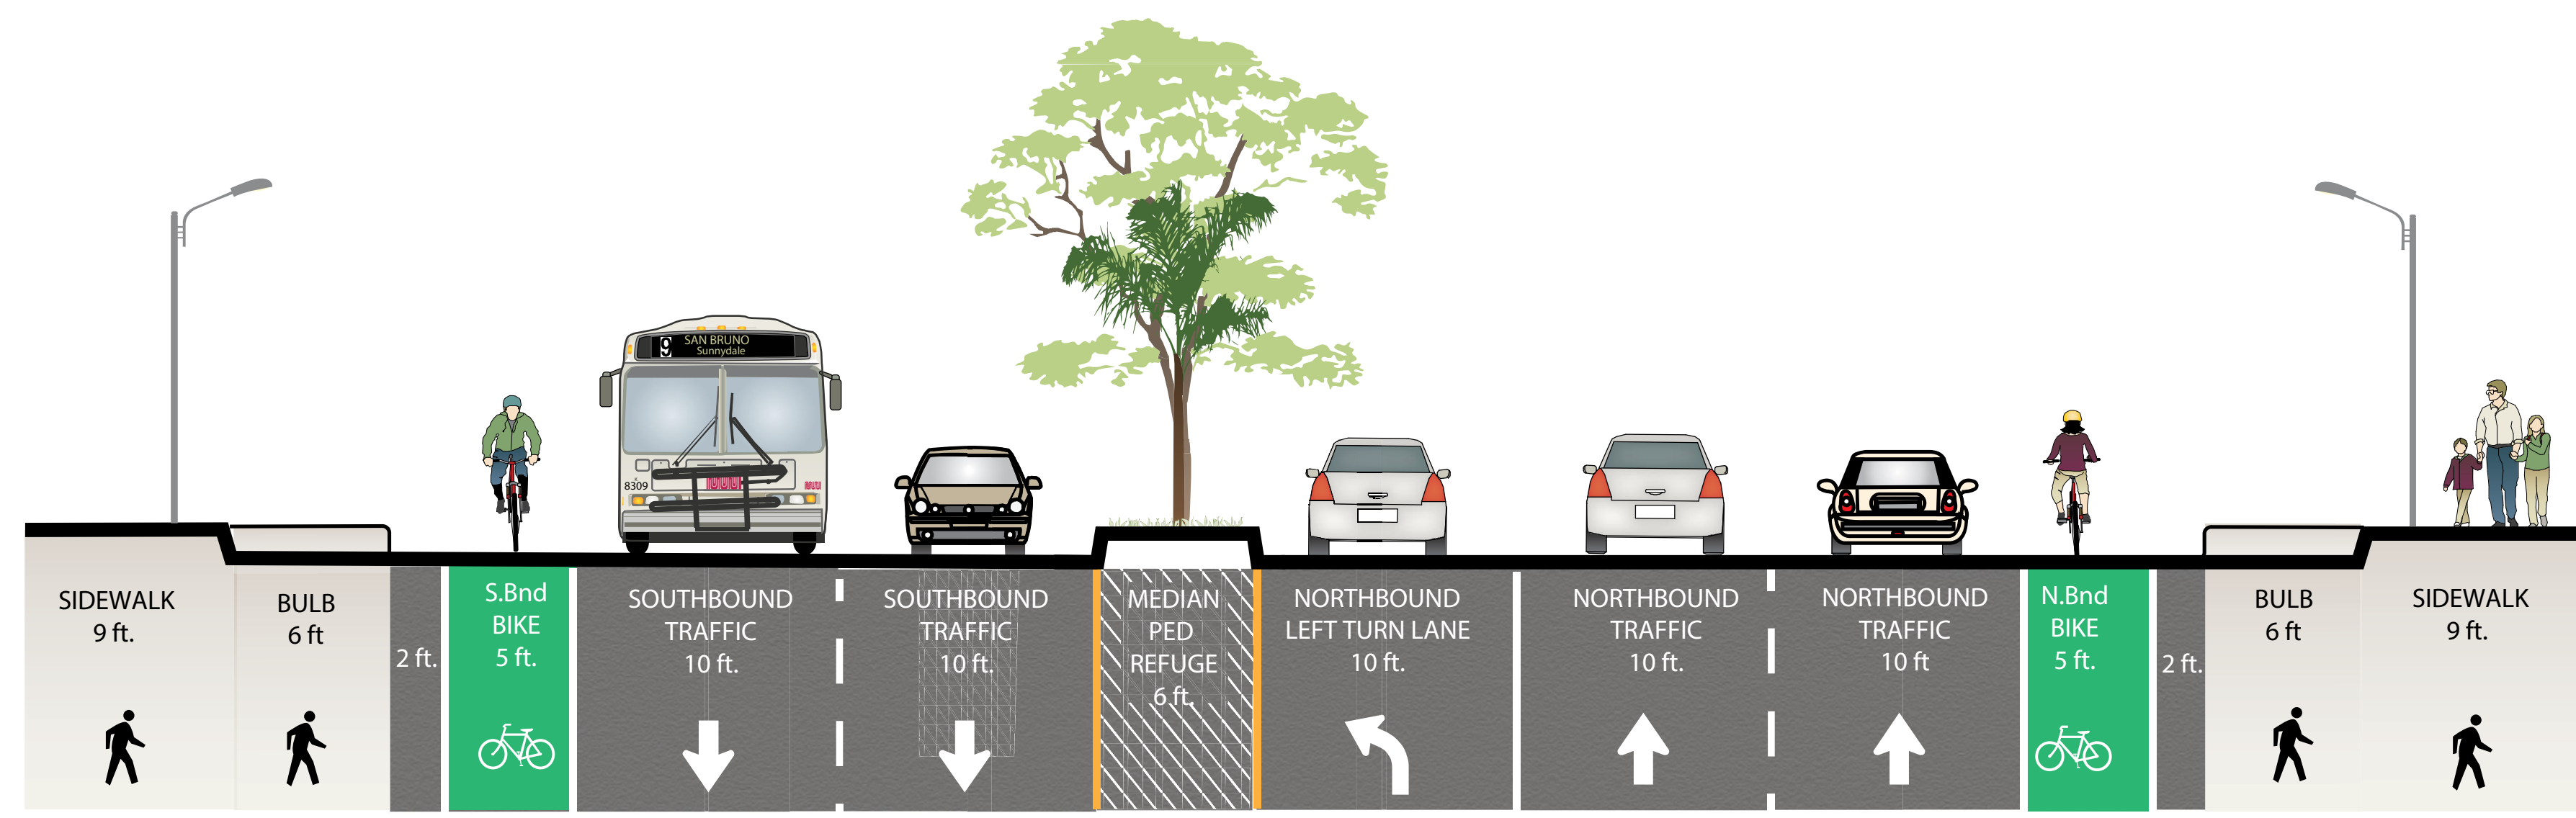

POTRERO AVENUE
17TH TO 20TH ST

DESIGN OPTION AREA

POTRERO AVENUE
20TH TO 23RD ST

DESIGN OPTION AREA

POTRERO AVENUE
23RD TO 25TH ST

POTRERO STREETSCAPE IMPROVEMENTS
PROJECT PLANVIEW

POTRERO AVENUE FACING NORTH
17TH TO 18TH, INTERSECTION

POTRERO AVENUE FACING NORTH
17TH TO 18TH, MIDBLOCK

POTRERO AVENUE FACING NORTH
18TH TO 22ND, INTERSECTION

POTRERO AVENUE FACING NORTH
18TH TO 22ND, MIDBLOCK

POTRERO AVENUE FACING NORTH
24TH TO 25TH, INTERSECTION

POTRERO AVENUE FACING NORTH
24TH TO 25TH, MIDBLOCK

POTRERO STREETSCAPE IMPROVEMENTS

PROJECT CROSS-SECTIONS (ALL OPTIONS)