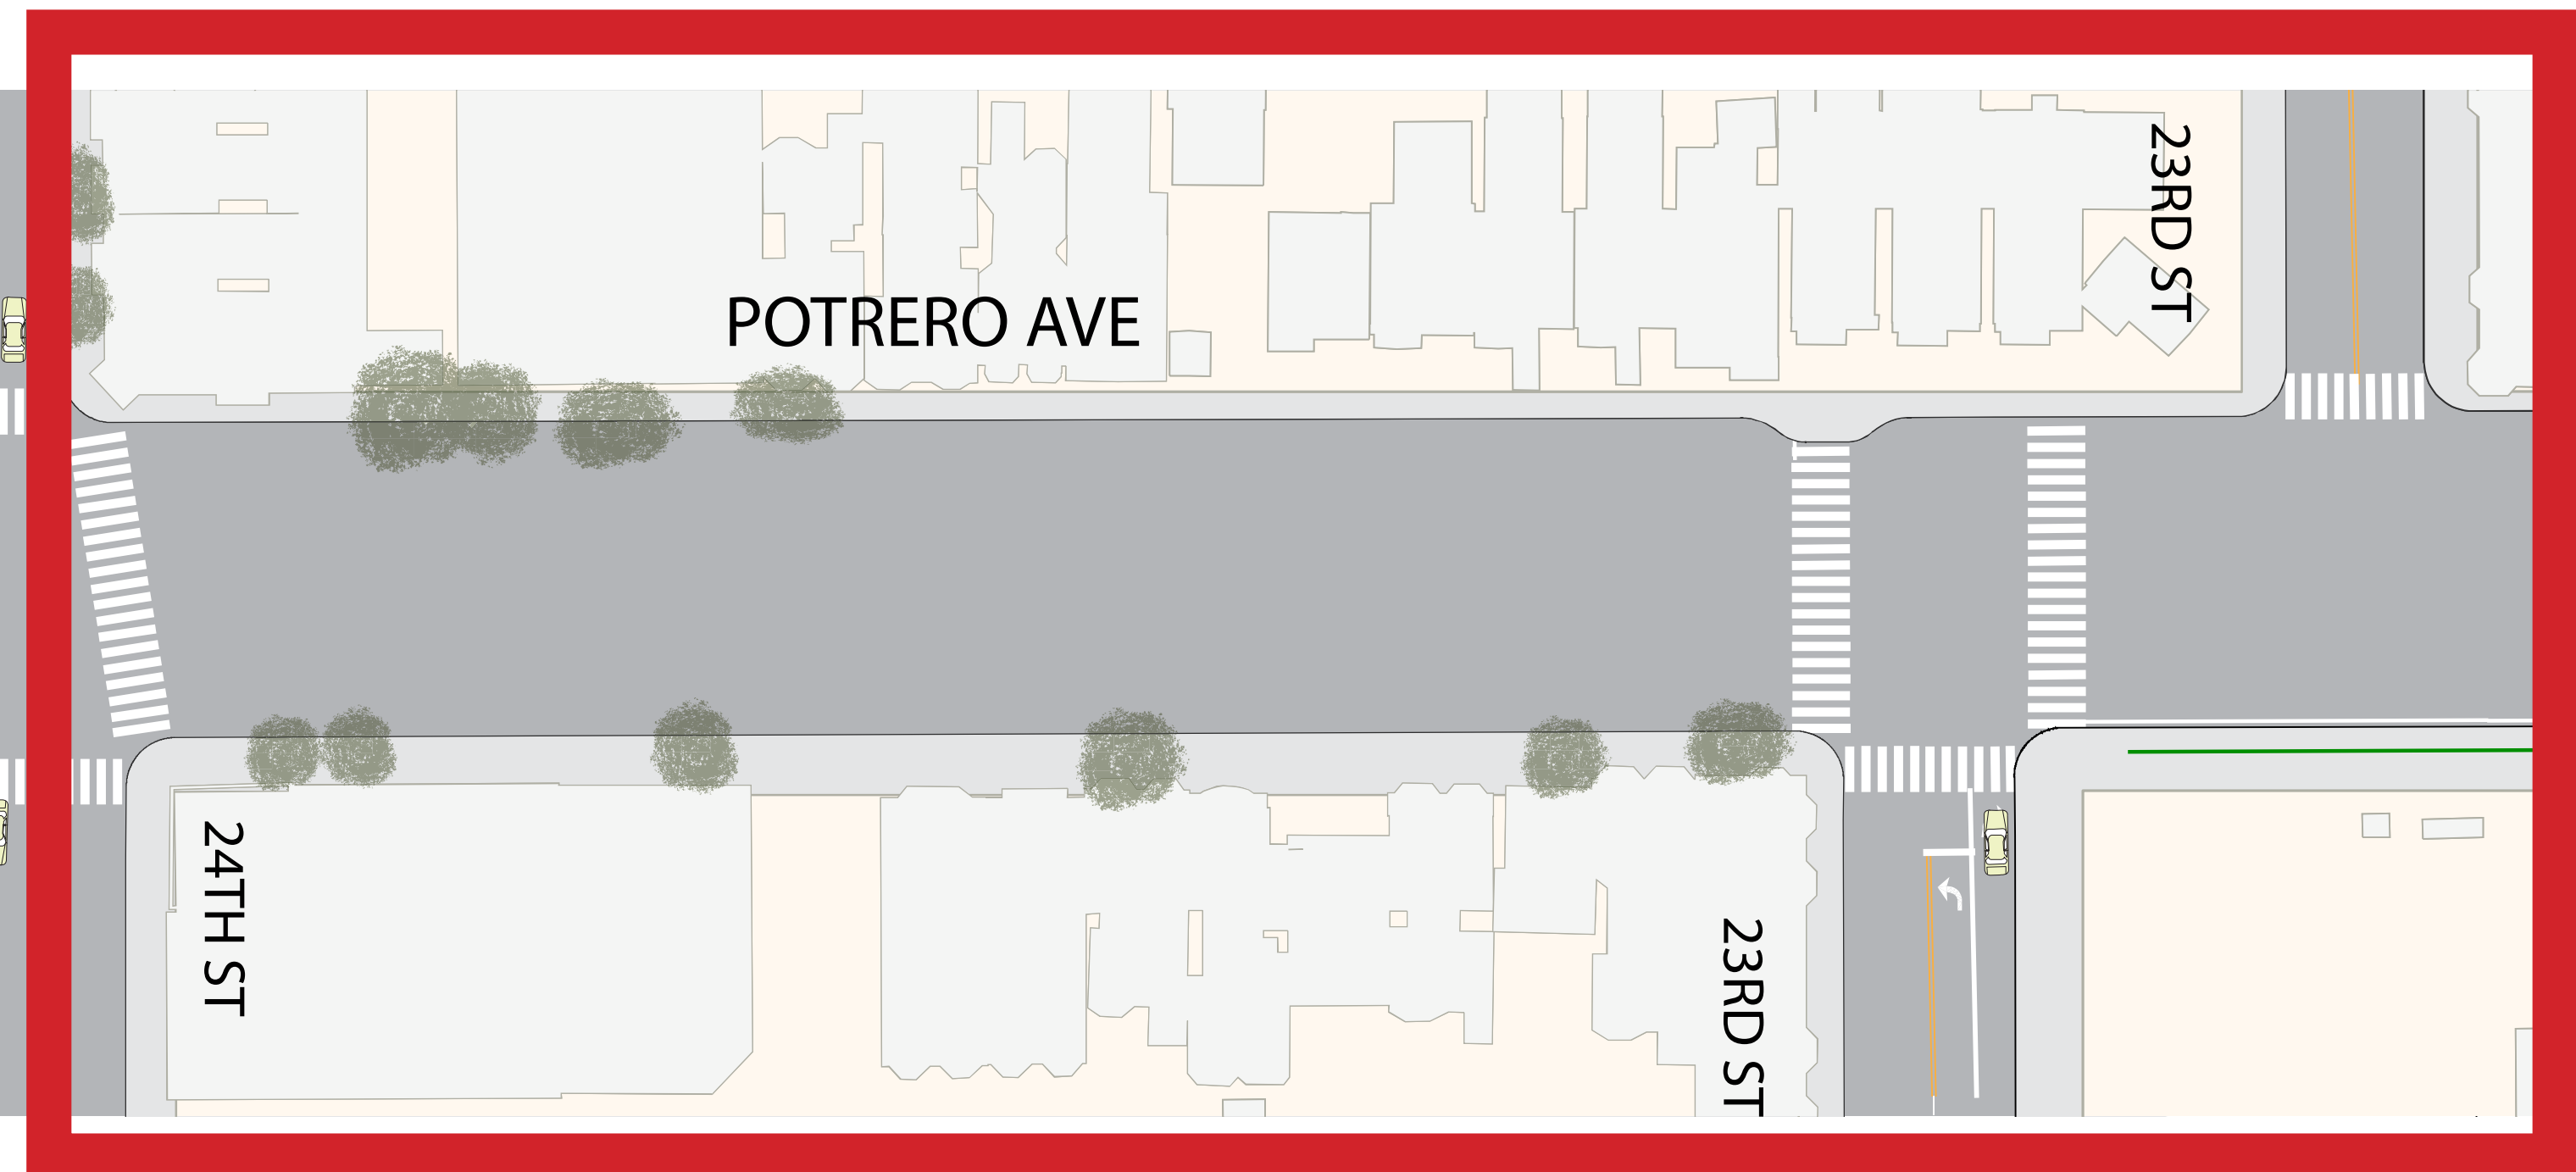

POTRERO AVENUE
17TH TO 20TH ST

DESIGN OPTION AREA

POTRERO AVENUE
20TH TO 23RD ST

DESIGN OPTION AREA

POTRERO AVENUE
23RD TO 25TH ST

POTRERO STREETSCAPE IMPROVEMENTS
PROJECT PLANVIEW

POTRERO AVENUE FACING NORTH
17TH TO 18TH, INTERSECTION

POTRERO AVENUE FACING NORTH
17TH TO 18TH, MIDBLOCK

POTRERO AVENUE FACING NORTH
18TH TO 22ND, INTERSECTION

POTRERO AVENUE FACING NORTH
18TH TO 22ND, MIDBLOCK

POTRERO AVENUE FACING NORTH
24TH TO 25TH, INTERSECTION

POTRERO AVENUE FACING NORTH
24TH TO 25TH, MIDBLOCK

POTRERO STREETSCAPE IMPROVEMENTS

PROJECT CROSS-SECTIONS (ALL OPTIONS)