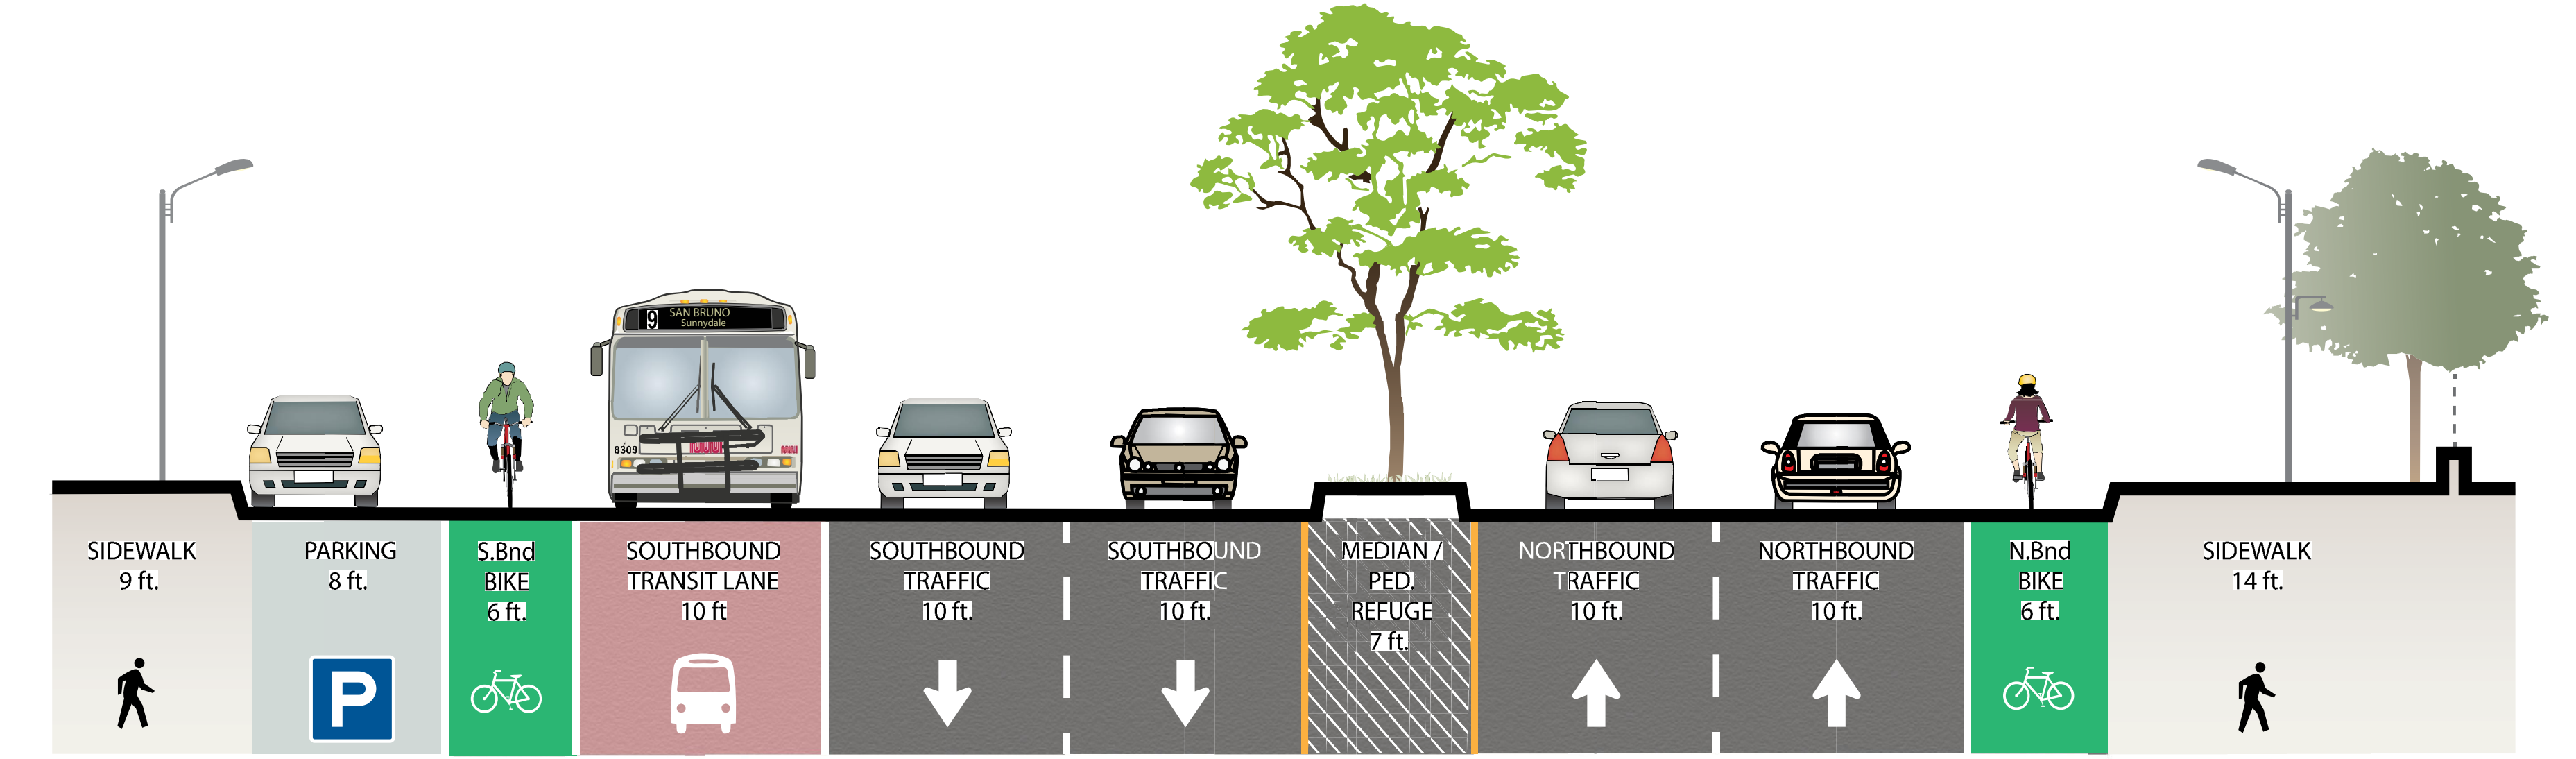

OPTION ONE
22ND TO 24TH ST

OPTION TWO
22ND TO 24TH ST

OPTION THREE
22ND TO 24TH ST

POTRERO STREETSCAPE IMPROVEMENTS

DESIGN OPTION PLANVIEWS

POTRERO BETWEEN 22ND TO 24TH STS

DESIGN OPTIONS

FACING NORTH

INTERSECTION

MIDBLOCK

OPTION ONE

OPTION TWO

OPTION THREE