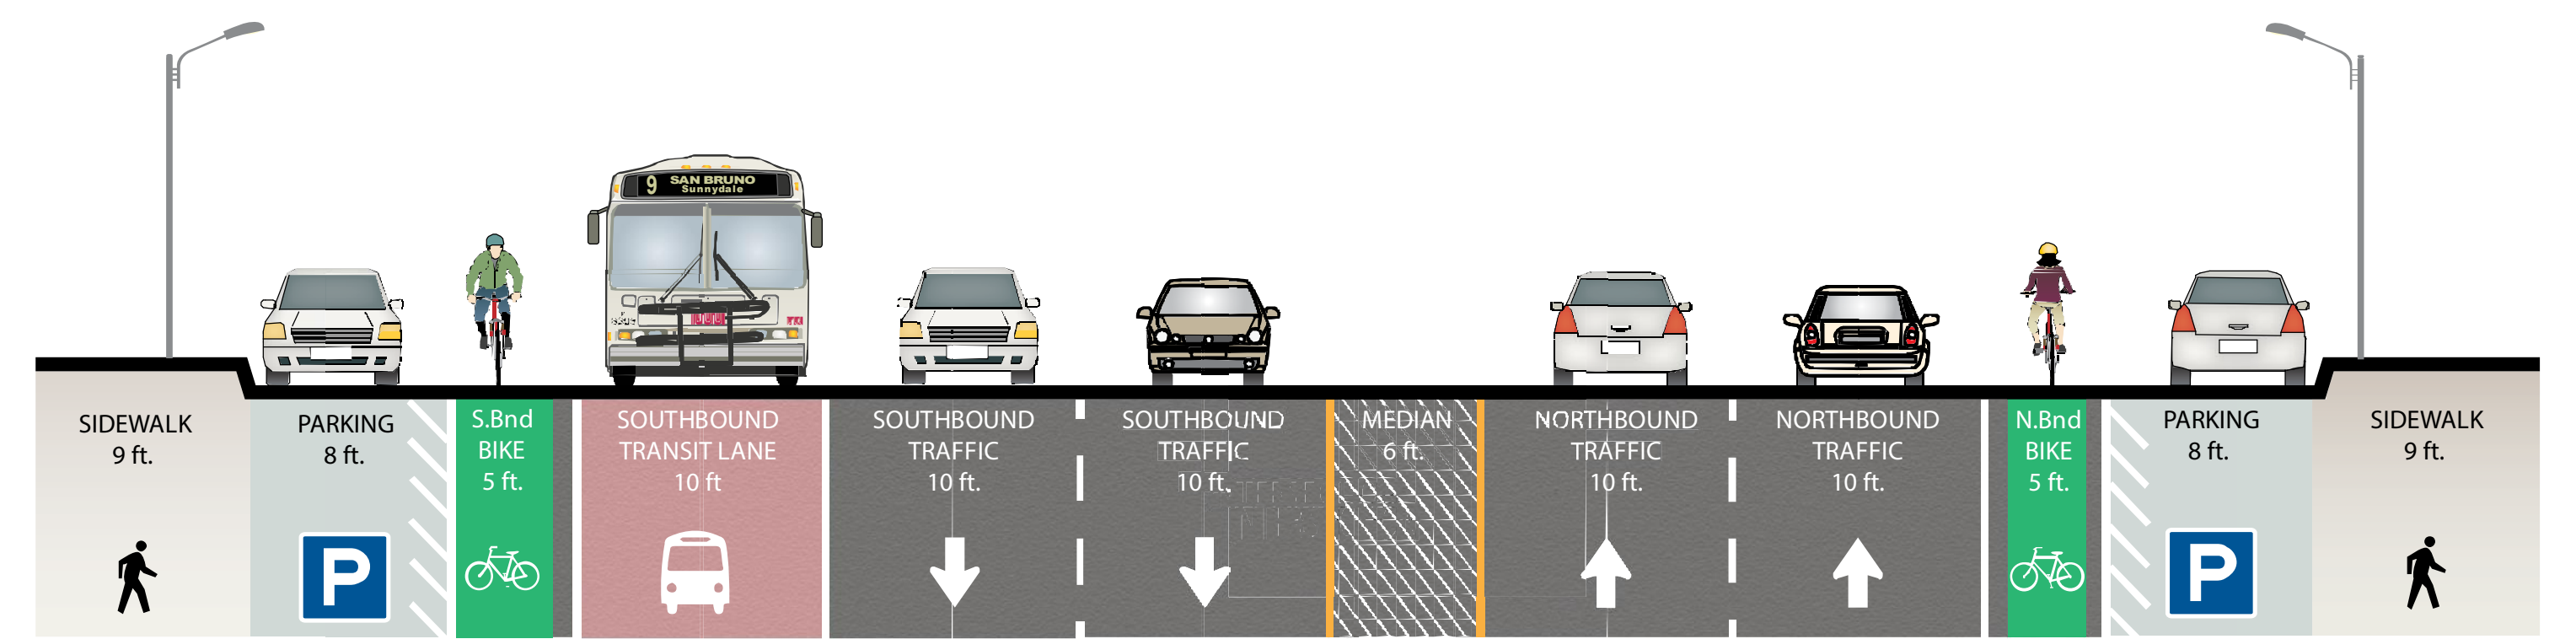

POTRERO AVENUE  
17TH TO 20TH ST

POTRERO AVENUE  
20TH TO 23RD ST

POTRERO AVENUE  
23RD TO 25TH ST

LEGEND

- PALM TREE
- MEDIAN TREE
- PEDESTRIAN REFUGE ZONE

# POTRERO STREETSCAPE IMPROVEMENTS

## OPTION "A"

INTERSECTION

MIDBLOCK

**POTRERO AVENUE FACING NORTH**  
17TH TO 21ST, TYPICAL BLOCK

INTERSECTION

MIDBLOCK

**POTRERO AVENUE FACING NORTH**  
21ST TO 25TH, TYPICAL BLOCK

**POTRERO STREETSCAPE IMPROVEMENTS**  
SECTION ELEVATIONS - OPTION "A"