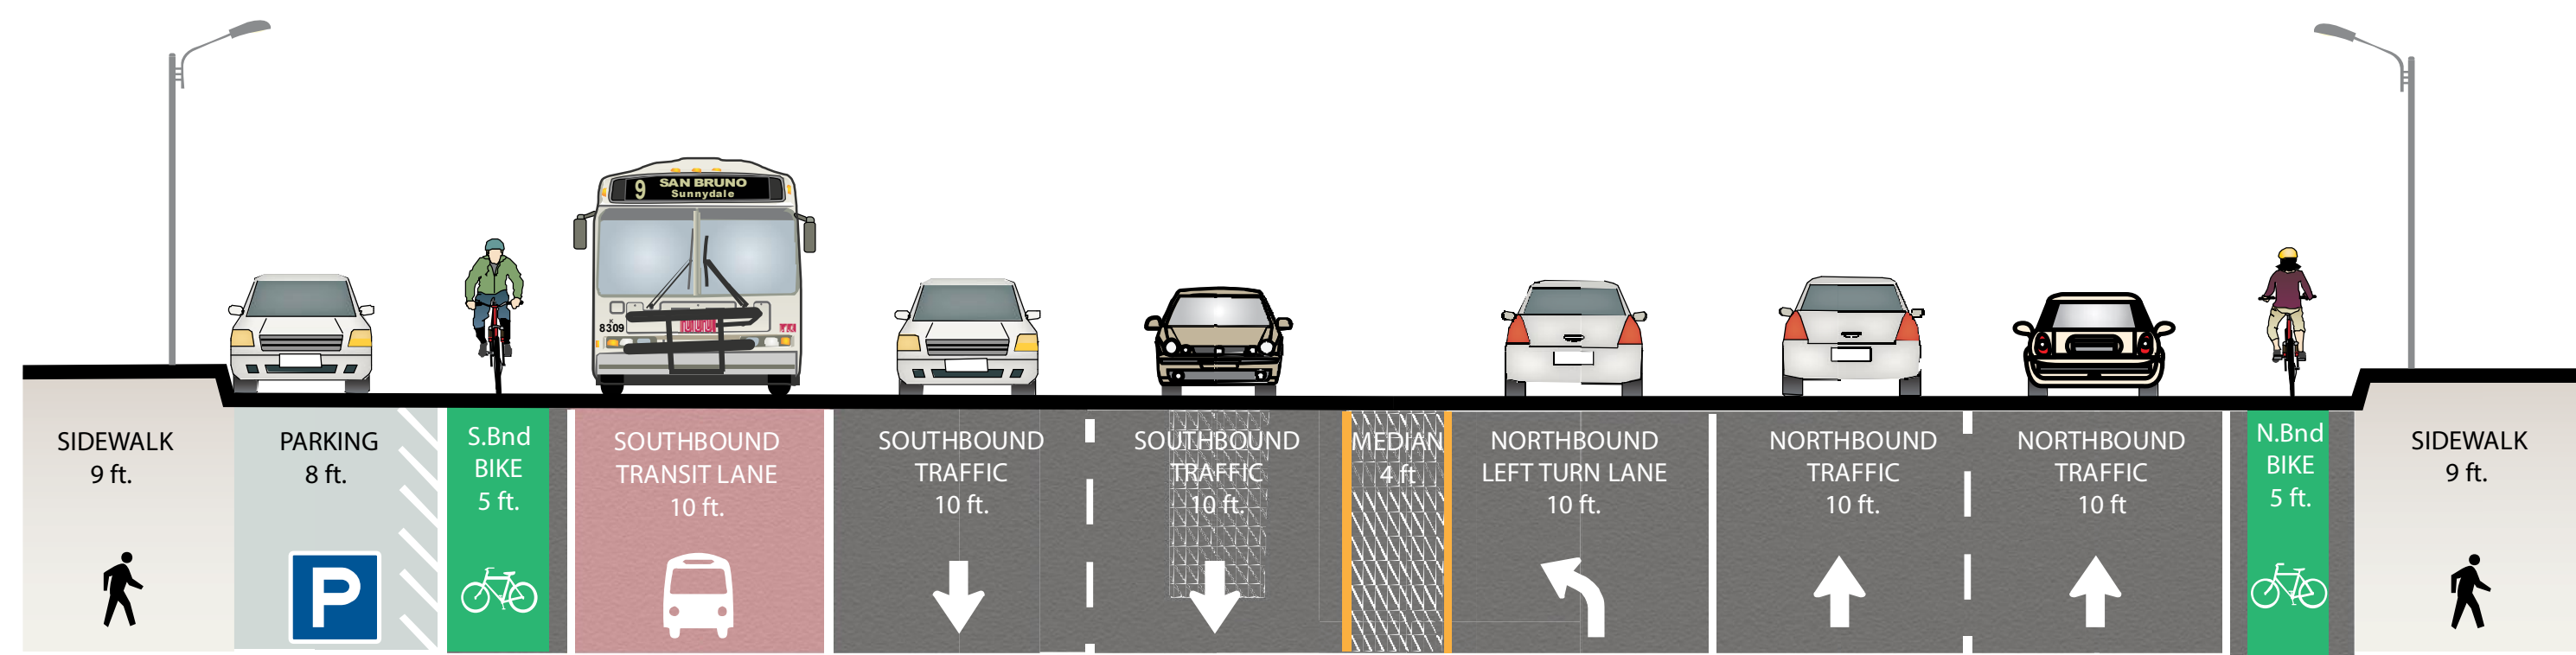

POTRERO AVENUE  
17TH TO 20TH ST

POTRERO AVENUE  
20TH TO 23RD ST

POTRERO AVENUE  
23RD TO 25TH ST

LEGEND

- PALM TREE
- MEDIAN TREE
- PEDESTRIAN REFUGE ZONE

# POTRERO STREETSCAPE IMPROVEMENTS

## OPTION "A"

INTERSECTION

MIDBLOCK

**POTRERO AVENUE FACING NORTH**  
17TH TO 21ST, TYPICAL BLOCK

INTERSECTION

MIDBLOCK

**POTRERO AVENUE FACING NORTH**  
21ST TO 25TH, TYPICAL BLOCK

**POTRERO STREETSCAPE IMPROVEMENTS**  
SECTION ELEVATIONS - OPTION "A"