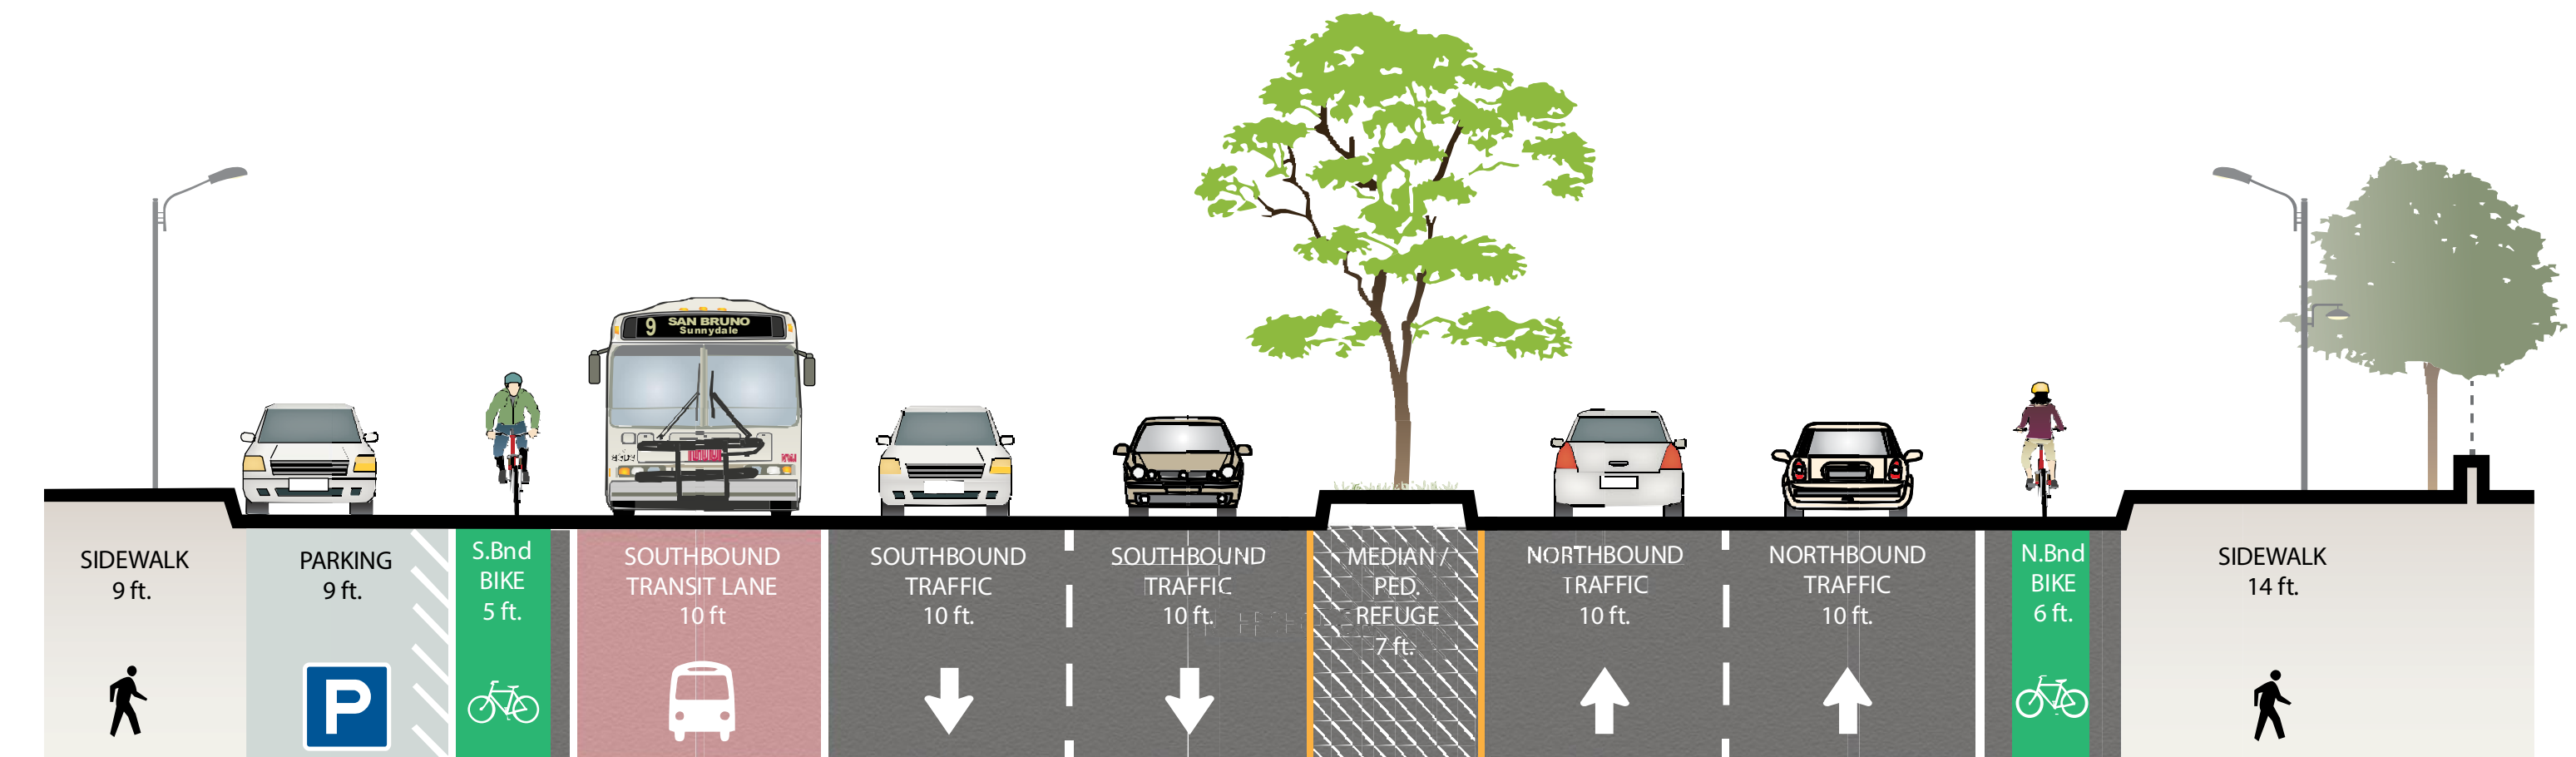

POTRERO AVENUE  
17TH TO 20TH ST

POTRERO AVENUE  
20TH TO 23RD ST

POTRERO AVENUE  
23RD TO 25TH ST

LEGEND

- PALM TREE
- MEDIAN TREE
- PEDESTRIAN REFUGE ZONE

# POTRERO STREETSCAPE IMPROVEMENTS

## OPTION "A"

INTERSECTION

MIDBLOCK

**POTRERO AVENUE FACING NORTH**  
17TH TO 21ST, TYPICAL BLOCK

INTERSECTION

MIDBLOCK

**POTRERO AVENUE FACING NORTH**  
21ST TO 25TH, TYPICAL BLOCK

**POTRERO STREETSCAPE IMPROVEMENTS**  
SECTION ELEVATIONS - OPTION "A"