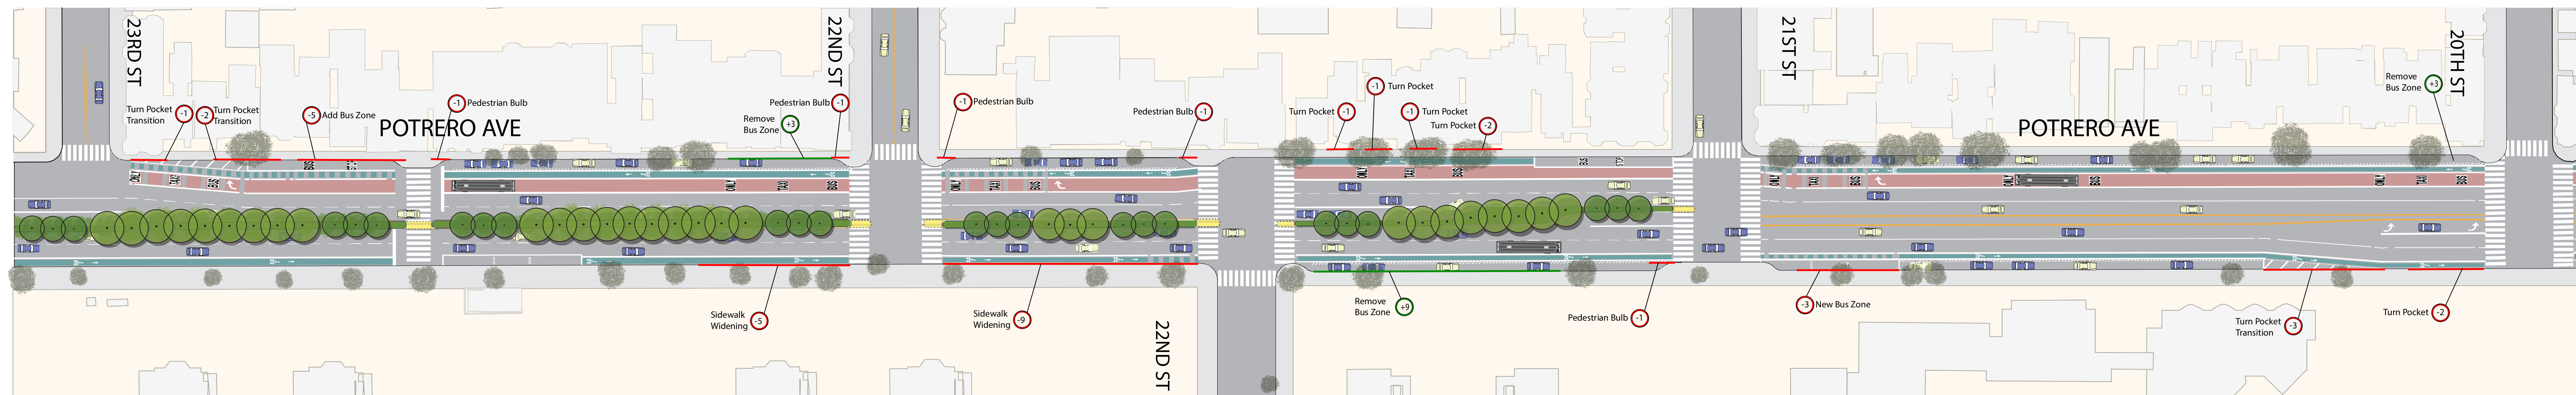

POTRERO AVENUE  
17TH TO 20TH ST

POTRERO AVENUE  
20TH TO 23RD ST

POTRERO AVENUE  
23RD TO 25TH ST

LEGEND

- PALM TREE
- MEDIAN TREE
- PEDESTRIAN REFUGE ZONE

# POTRERO STREETSCAPE IMPROVEMENTS

## OPTION "A"

INTERSECTION

MIDBLOCK

**POTRERO AVENUE FACING NORTH**  
17TH TO 21ST, TYPICAL BLOCK

INTERSECTION

MIDBLOCK

**POTRERO AVENUE FACING NORTH**  
21ST TO 25TH, TYPICAL BLOCK

**POTRERO STREETSCAPE IMPROVEMENTS**  
SECTION ELEVATIONS - OPTION "A"