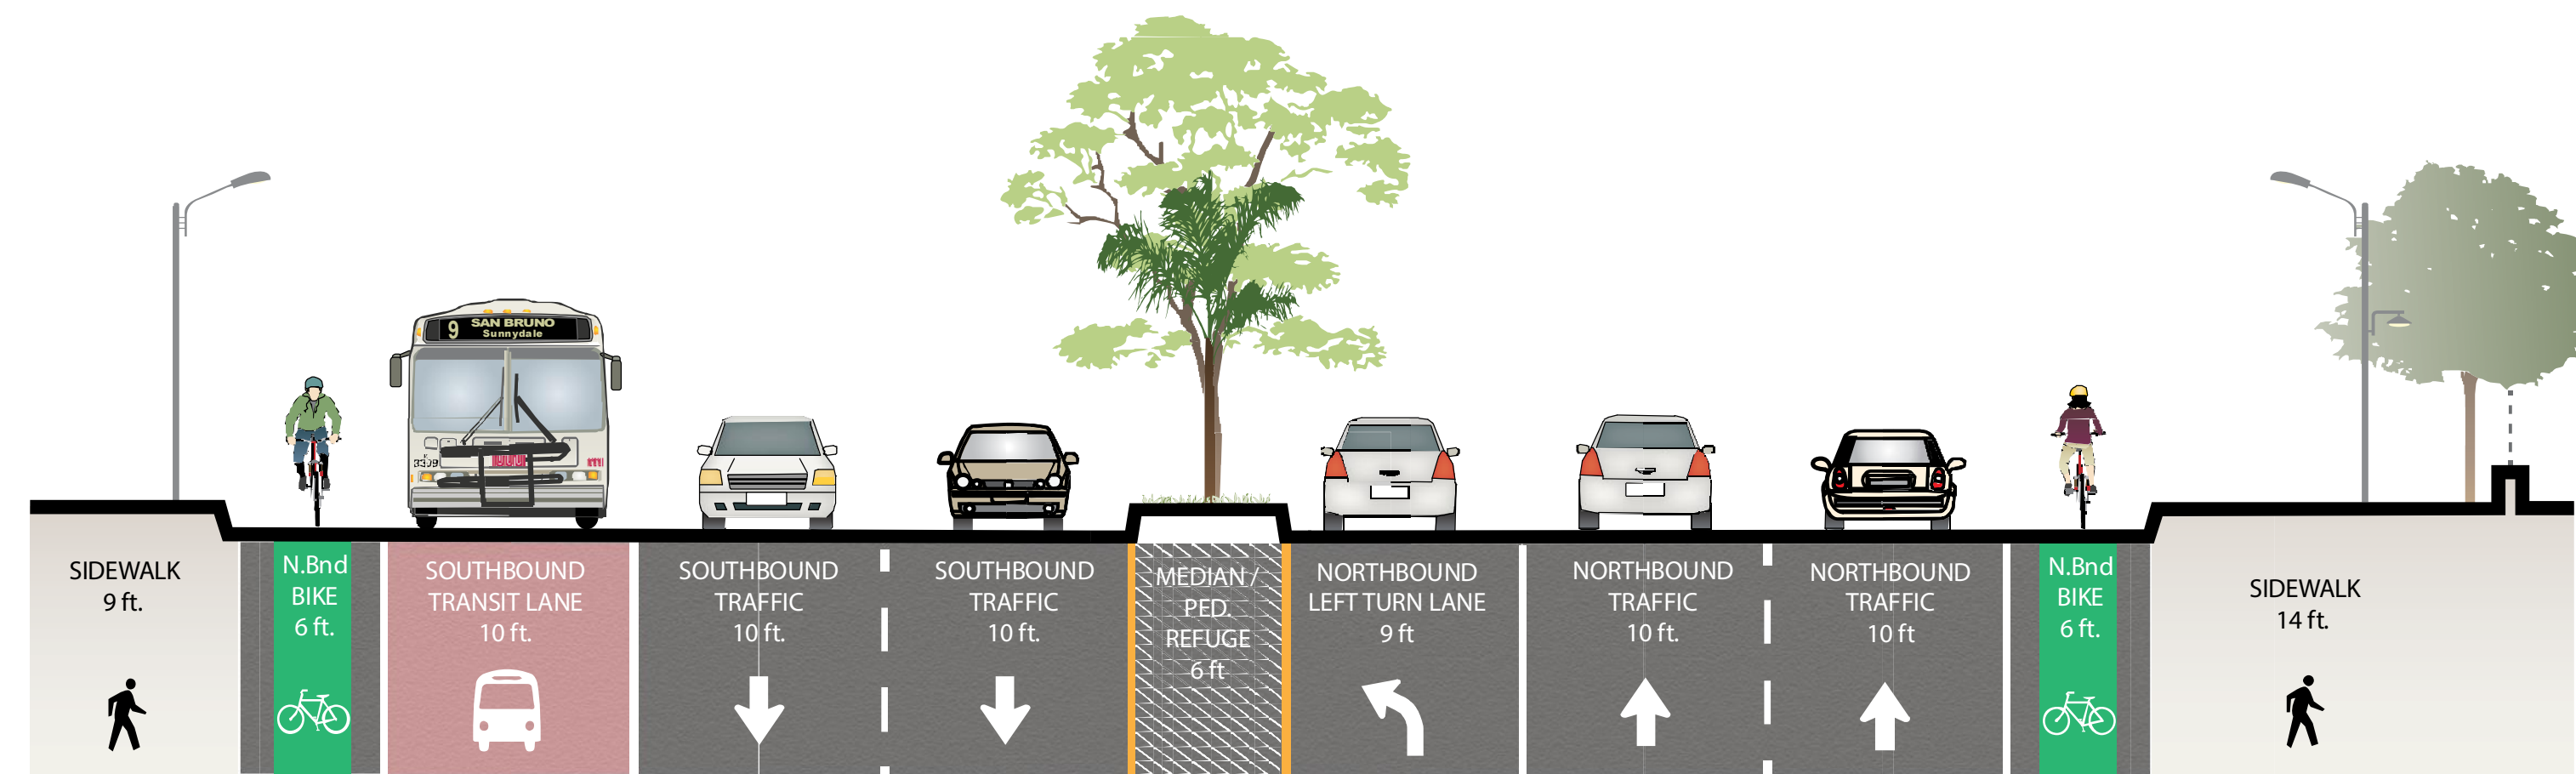

POTRERO AVENUE  
17TH TO 20TH ST

POTRERO AVENUE  
20TH TO 23RD ST

POTRERO AVENUE  
23RD TO 25TH ST

LEGEND

- PALM TREE
- MEDIAN TREE
- PEDESTRIAN REFUGE ZONE

# POTRERO STREETSCAPE IMPROVEMENTS

## OPTION "A"

INTERSECTION

MIDBLOCK

**POTRERO AVENUE FACING NORTH**  
17TH TO 21ST, TYPICAL BLOCK

INTERSECTION

MIDBLOCK

**POTRERO AVENUE FACING NORTH**  
21ST TO 25TH, TYPICAL BLOCK

**POTRERO STREETSCAPE IMPROVEMENTS**  
SECTION ELEVATIONS - OPTION "A"