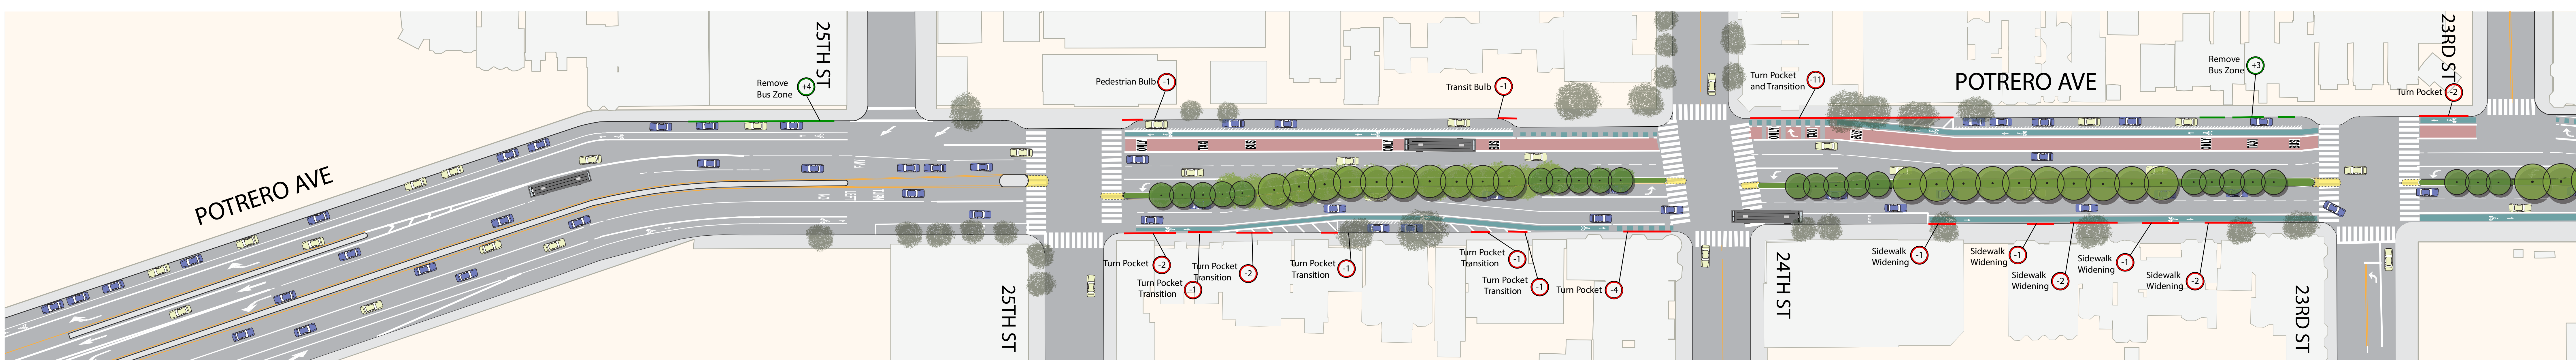

POTRERO AVENUE  
17TH TO 20TH ST

POTRERO AVENUE  
20TH TO 23RD ST

POTRERO AVENUE  
23RD TO 25TH ST

LEGEND

- PALM TREE
- MEDIAN TREE
- PEDESTRIAN REFUGE ZONE

# POTRERO STREETSCAPE IMPROVEMENTS

## OPTION "A"

INTERSECTION

MIDBLOCK

**POTRERO AVENUE FACING NORTH**  
17TH TO 21ST, TYPICAL BLOCK

INTERSECTION

MIDBLOCK

**POTRERO AVENUE FACING NORTH**  
21ST TO 25TH, TYPICAL BLOCK

**POTRERO STREETSCAPE IMPROVEMENTS**  
SECTION ELEVATIONS - OPTION "A"