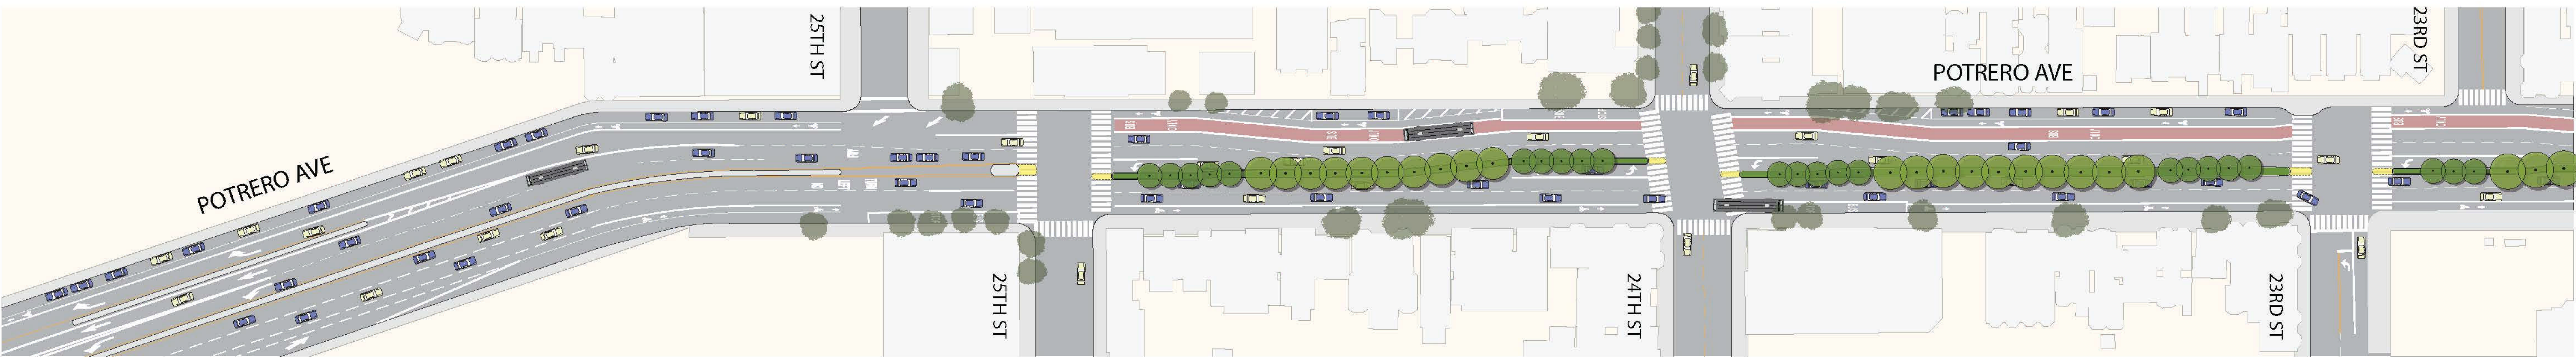

POTRERO AVENUE
17TH TO 20TH ST

POTRERO AVENUE
20TH TO 23RD ST

POTRERO AVENUE
23RD TO 25TH ST

LEGEND	
	PALM TREE
	MEDIAN TREE
	PEDESTRIAN REFUGE ZONE

POTRERO STREETSCAPE IMPROVEMENTS

CONCEPTUAL PLAN