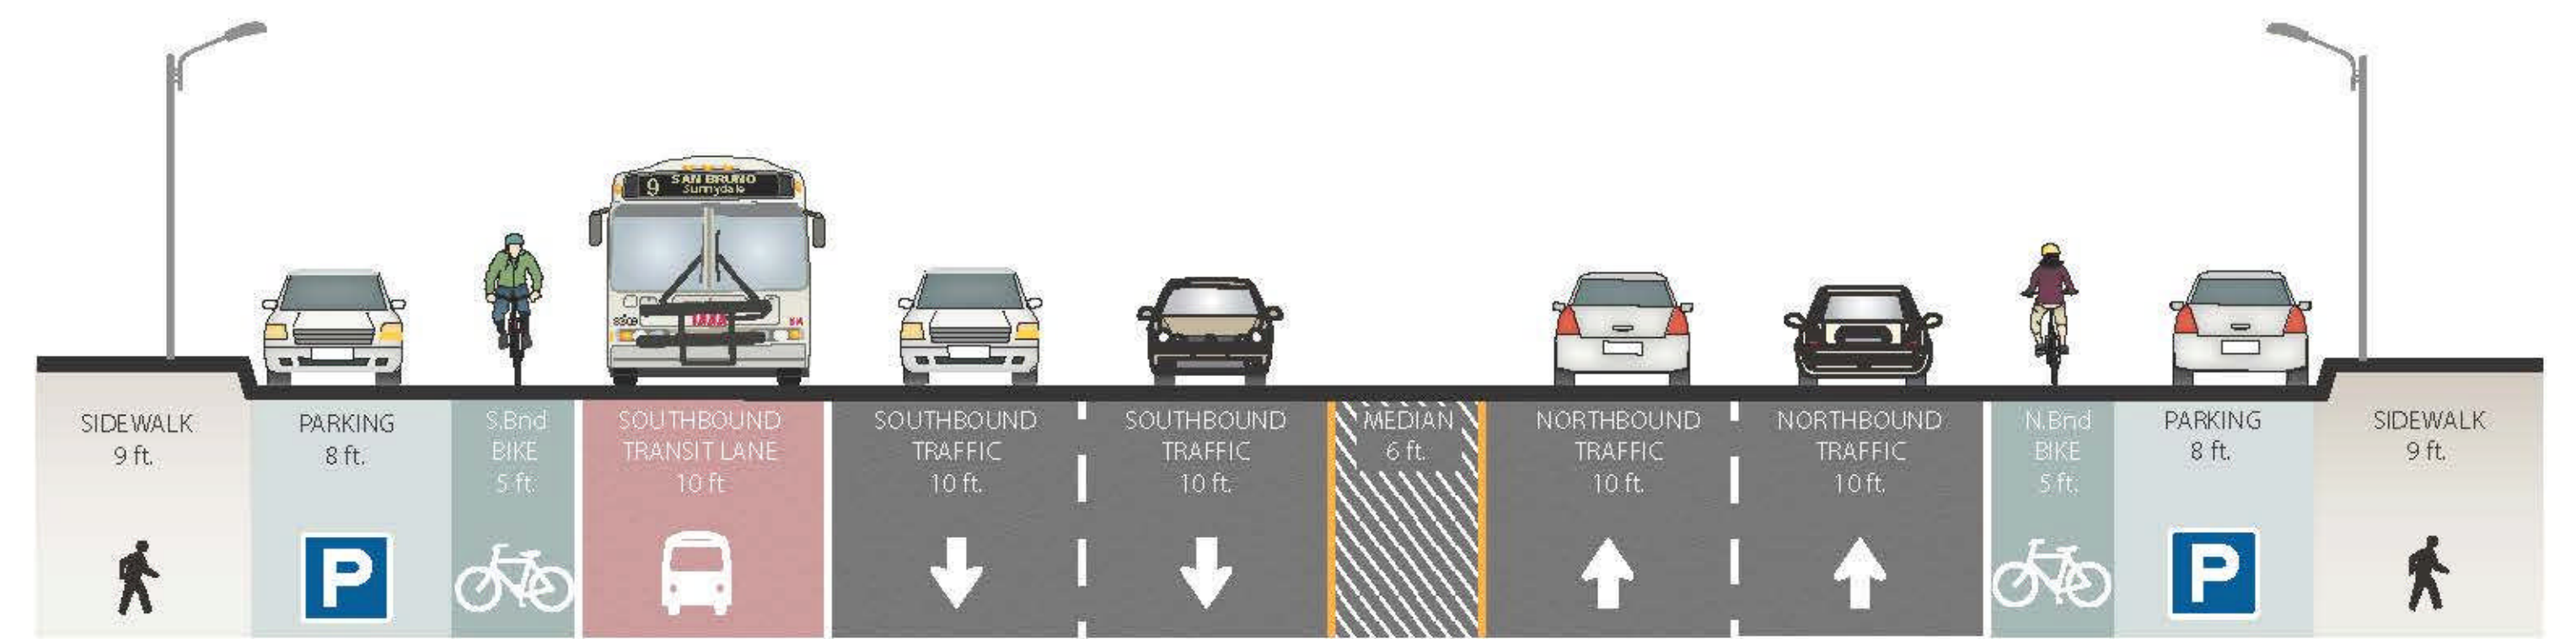

INTERSECTION

MIDBLOCK

POTRERO AVENUE FACING NORTH
17TH TO 21ST, TYPICAL BLOCK

INTERSECTION

MIDBLOCK

POTRERO AVENUE FACING NORTH
21ST TO 25TH, TYPICAL BLOCK

POTRERO STREETScape IMPROVEMENTS

SECTION ELEVATIONS