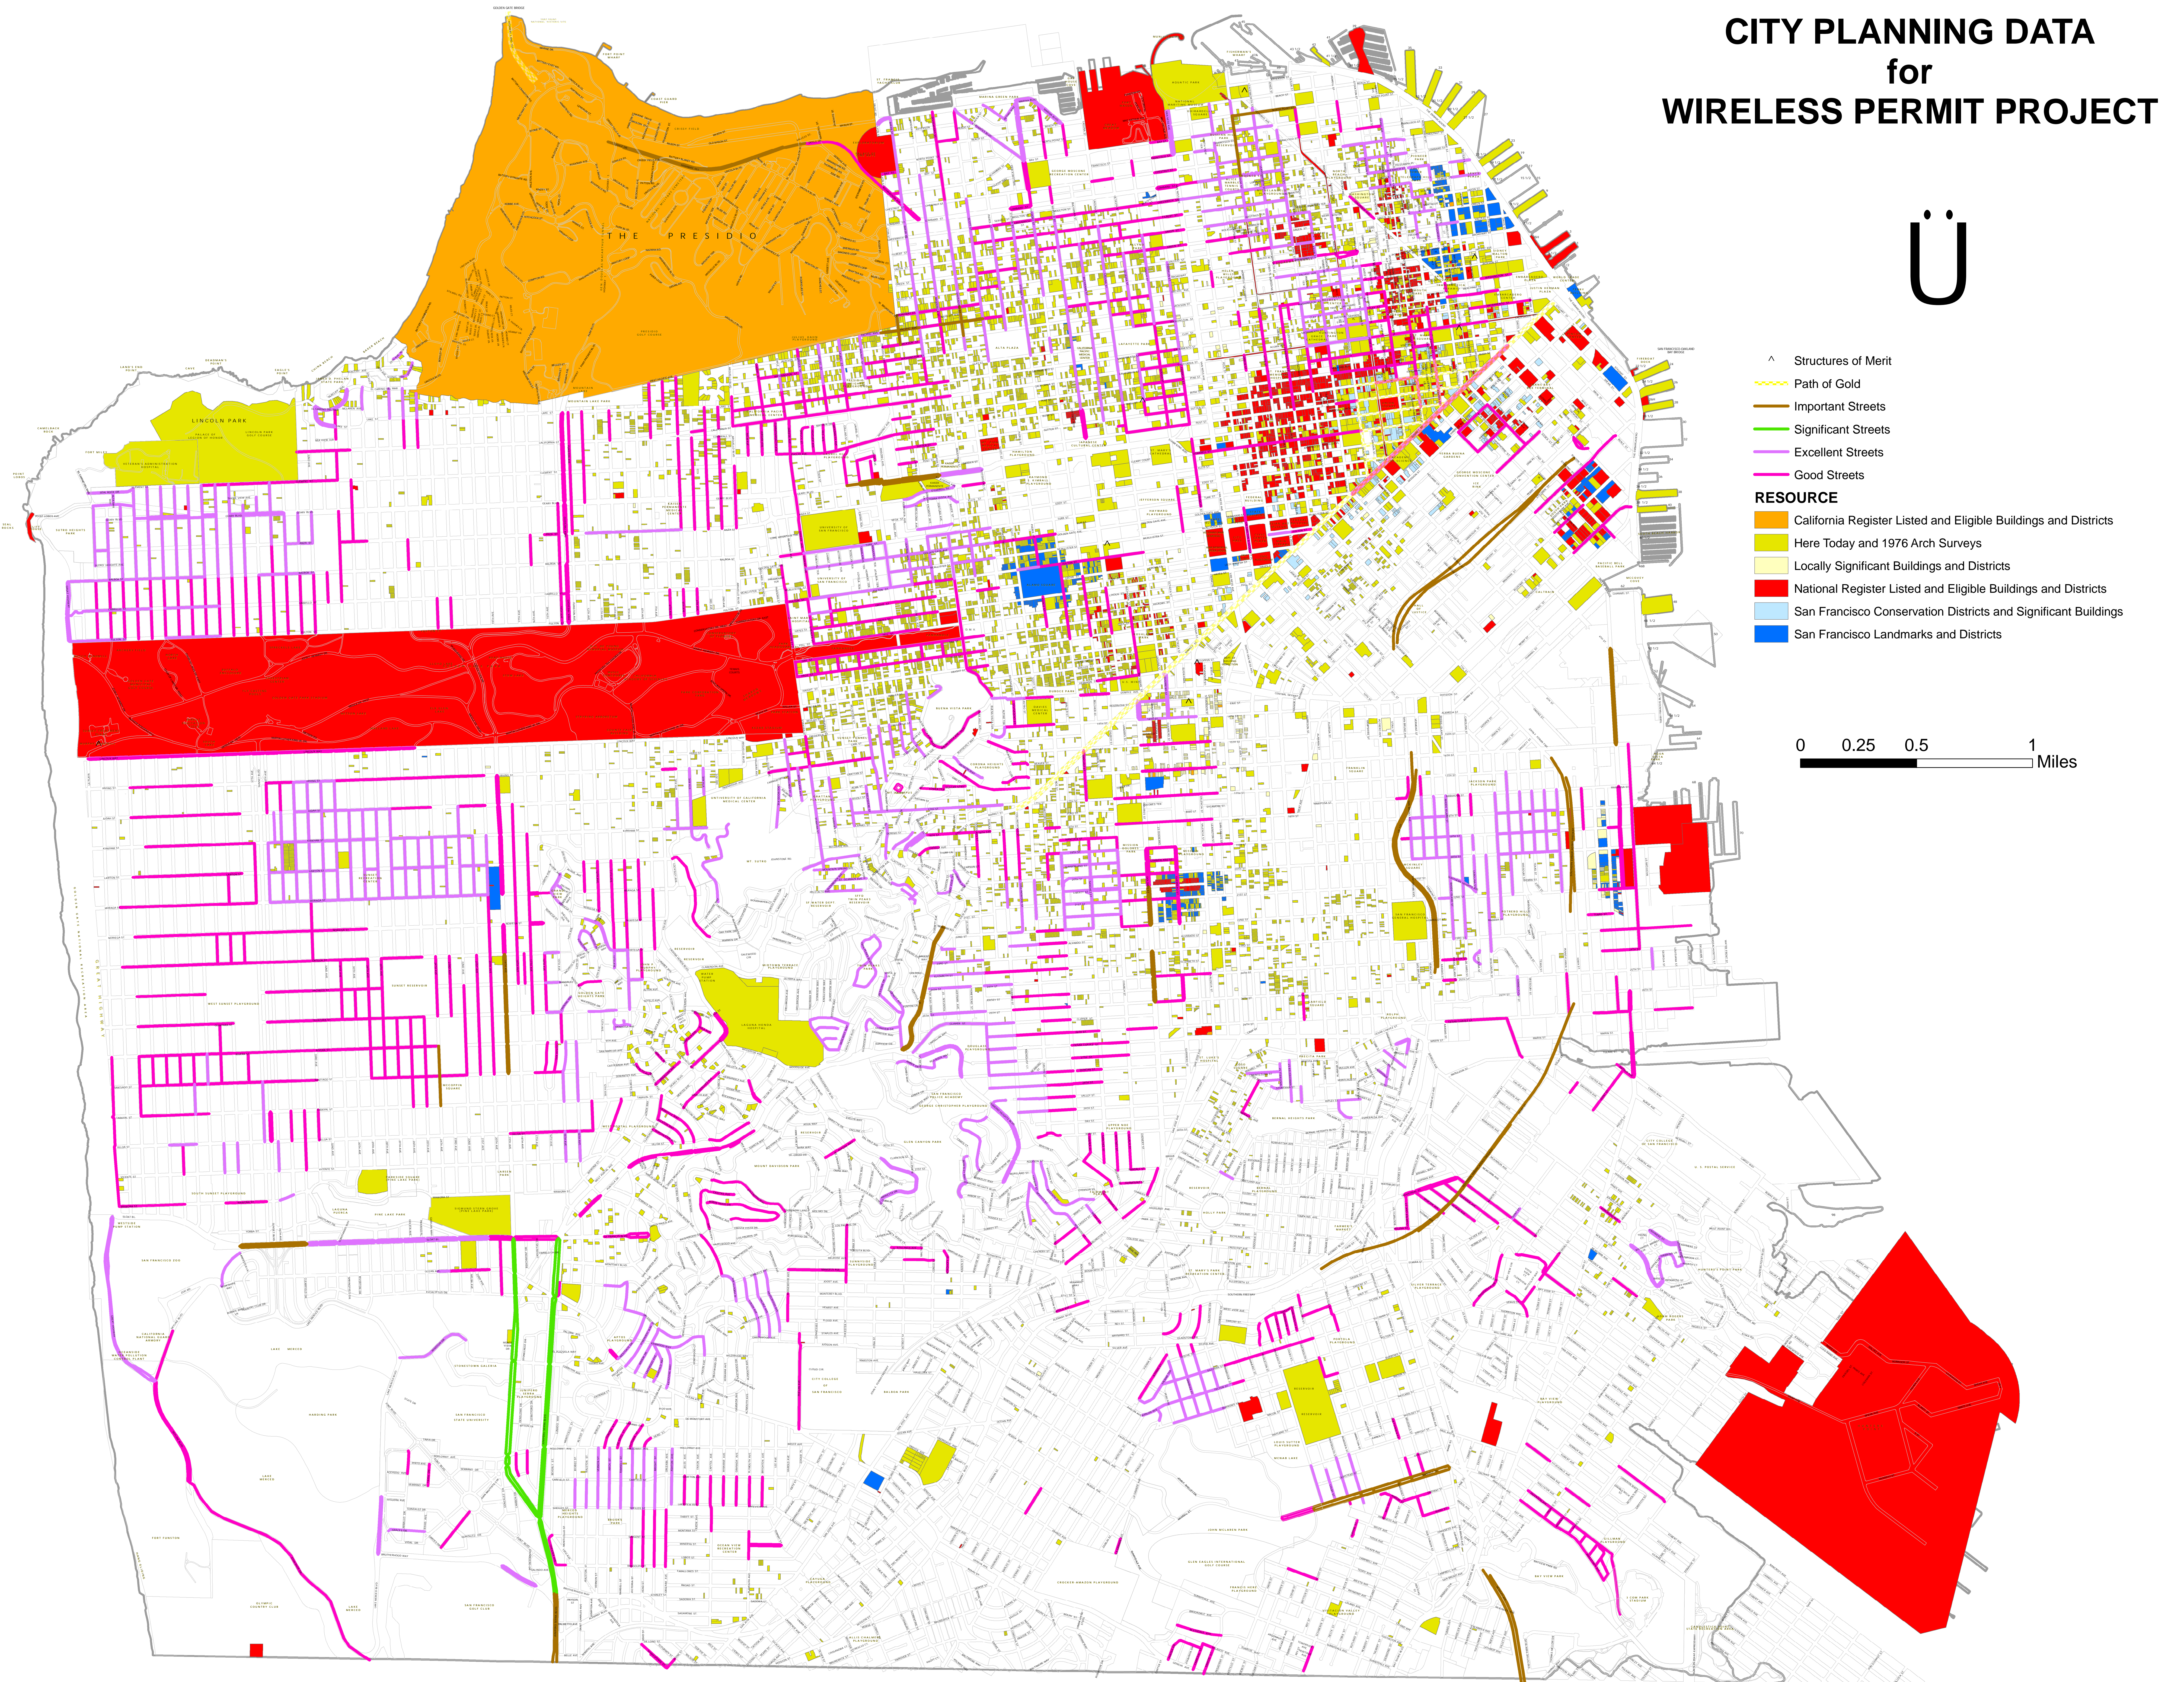

CITY PLANNING DATA for WIRELESS PERMIT PROJECT

- ^ Structures of Merit
- Path of Gold
- Important Streets
- Significant Streets
- Excellent Streets
- Good Streets
- RESOURCE**
- California Register Listed and Eligible Buildings and Districts
- Here Today and 1976 Arch Surveys
- Locally Significant Buildings and Districts
- National Register Listed and Eligible Buildings and Districts
- San Francisco Conservation Districts and Significant Buildings
- San Francisco Landmarks and Districts

0 0.25 0.5 1 Miles