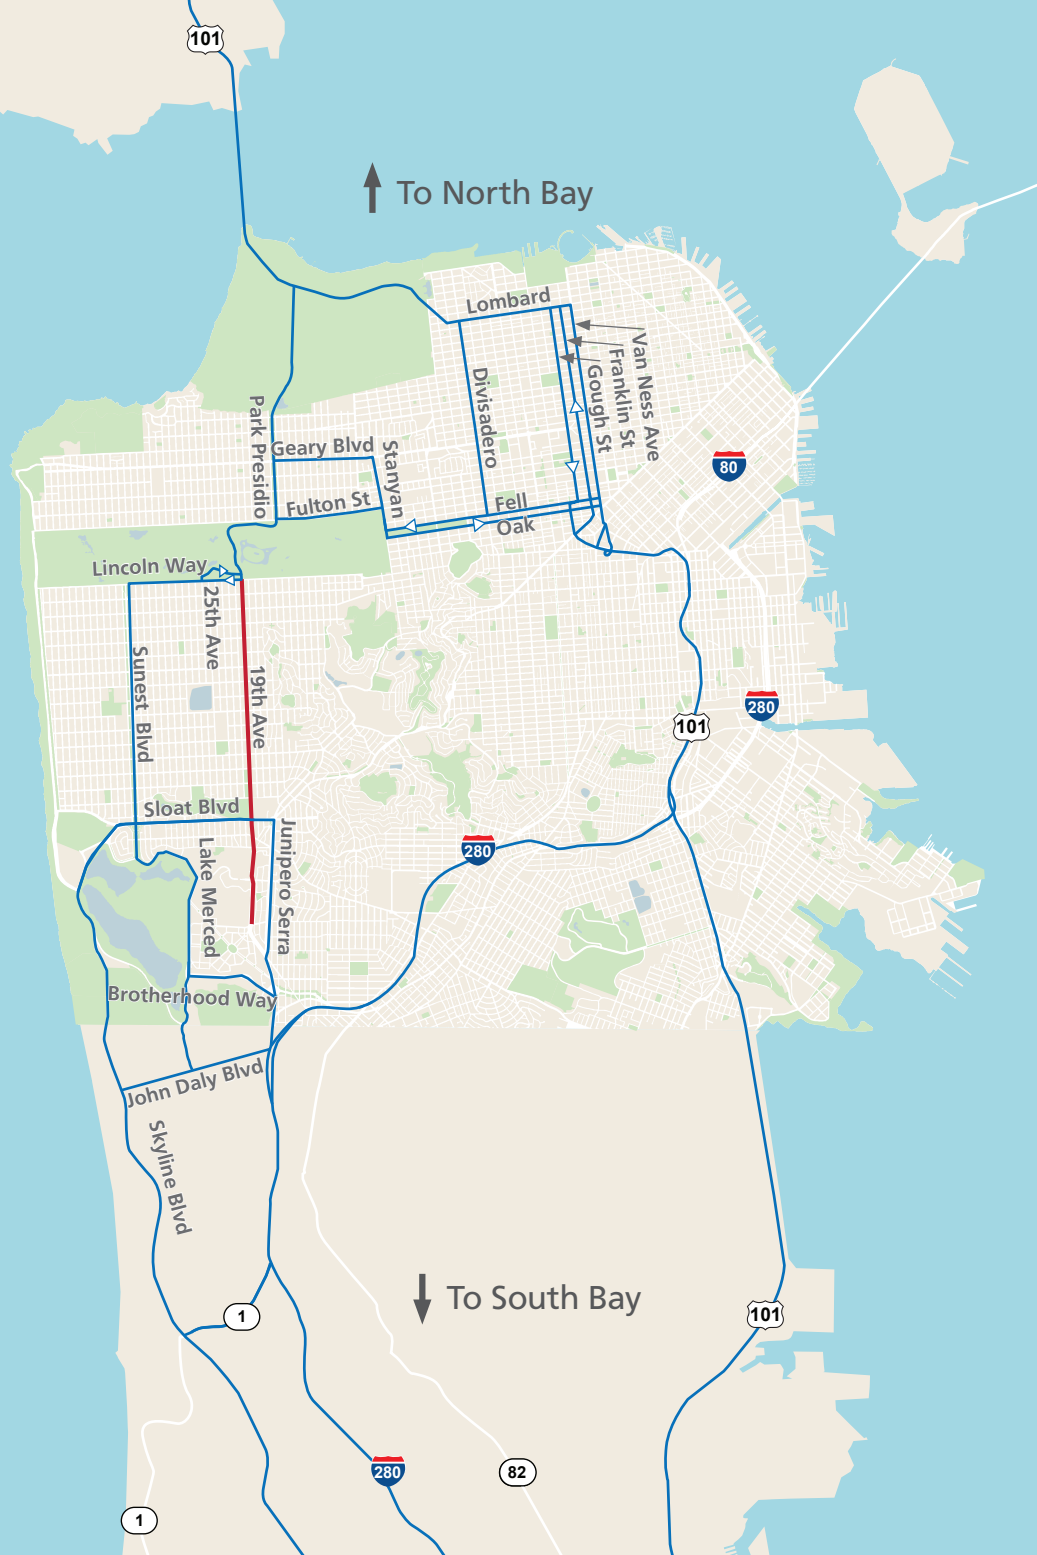

19th Avenue (CA Route 1) Alternate Routes

General Construction Hours
Monday - Friday 7AM - 5PM

Use alternate routes during construction,
expect delays along 19th Avenue

Legend

-  Detour Routes
-  19th Avenue Project Limits

Visit <http://www.sfpbpublicworks.org/19th-Avenue>
for more information

19th Avenue (CA Route 1) Combined City Project