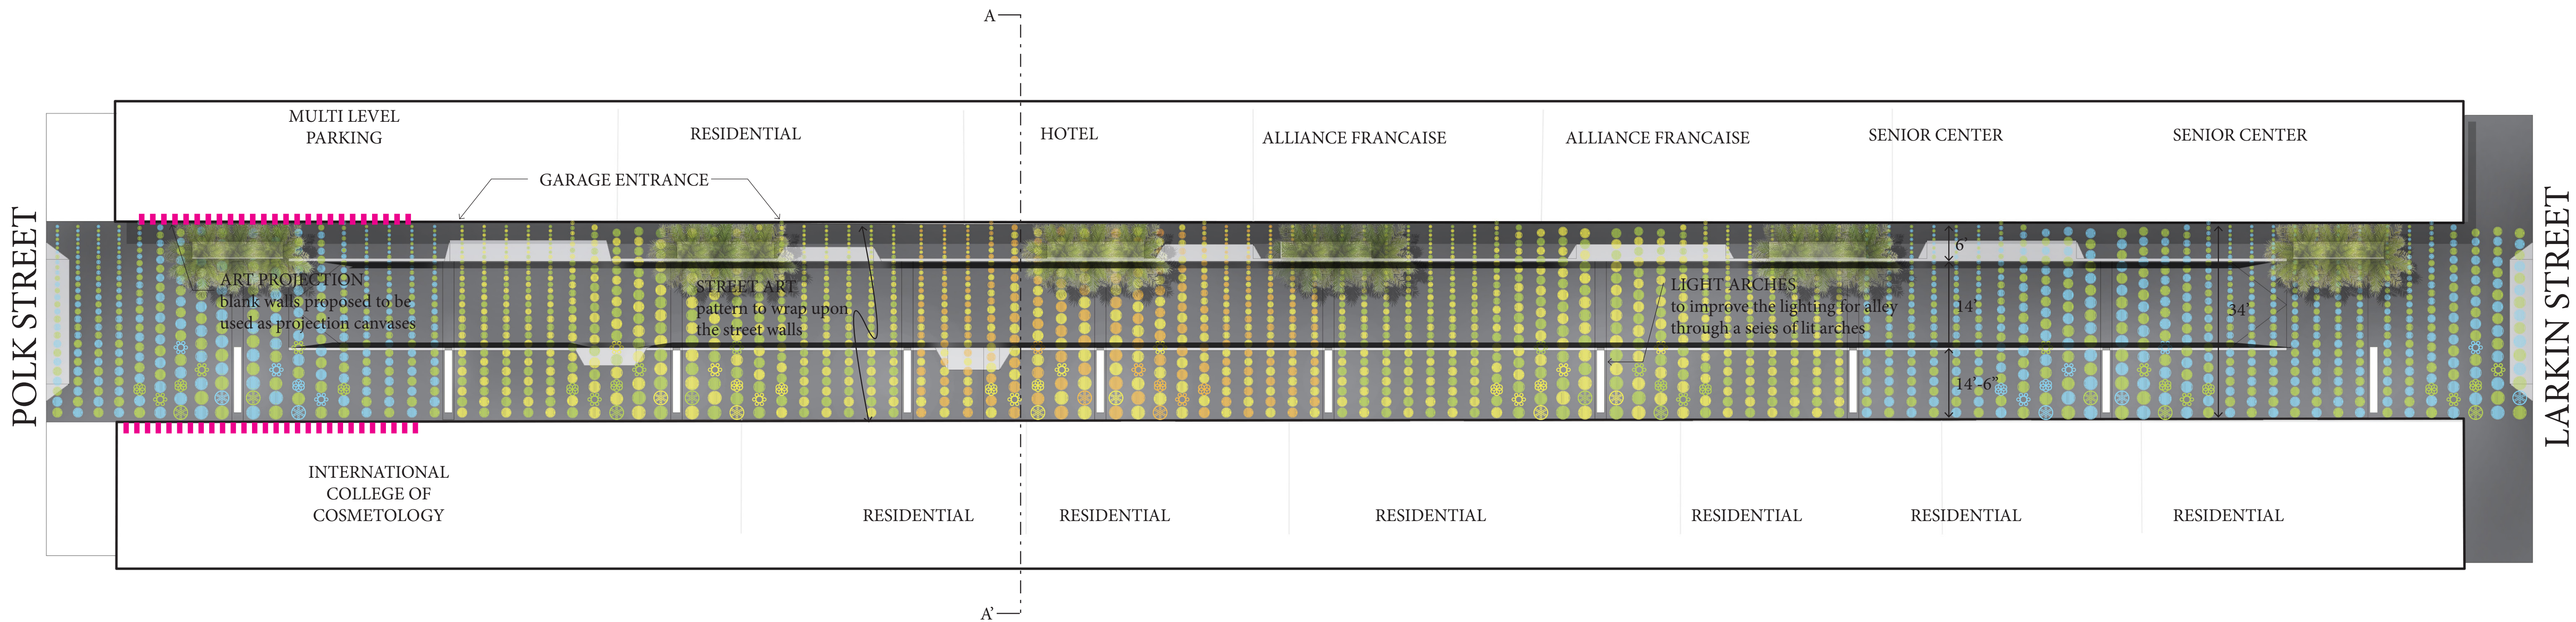

ART WORK (TEMPORARY/PERMANENT)

PROJECTION MAPPING ON BLANK WALL

STREET PRINT

# ART ALLEY

FERN ALLEY SECTION A

WINDMILL PALM

LIGHT FIXTURE

DOT PATTERN