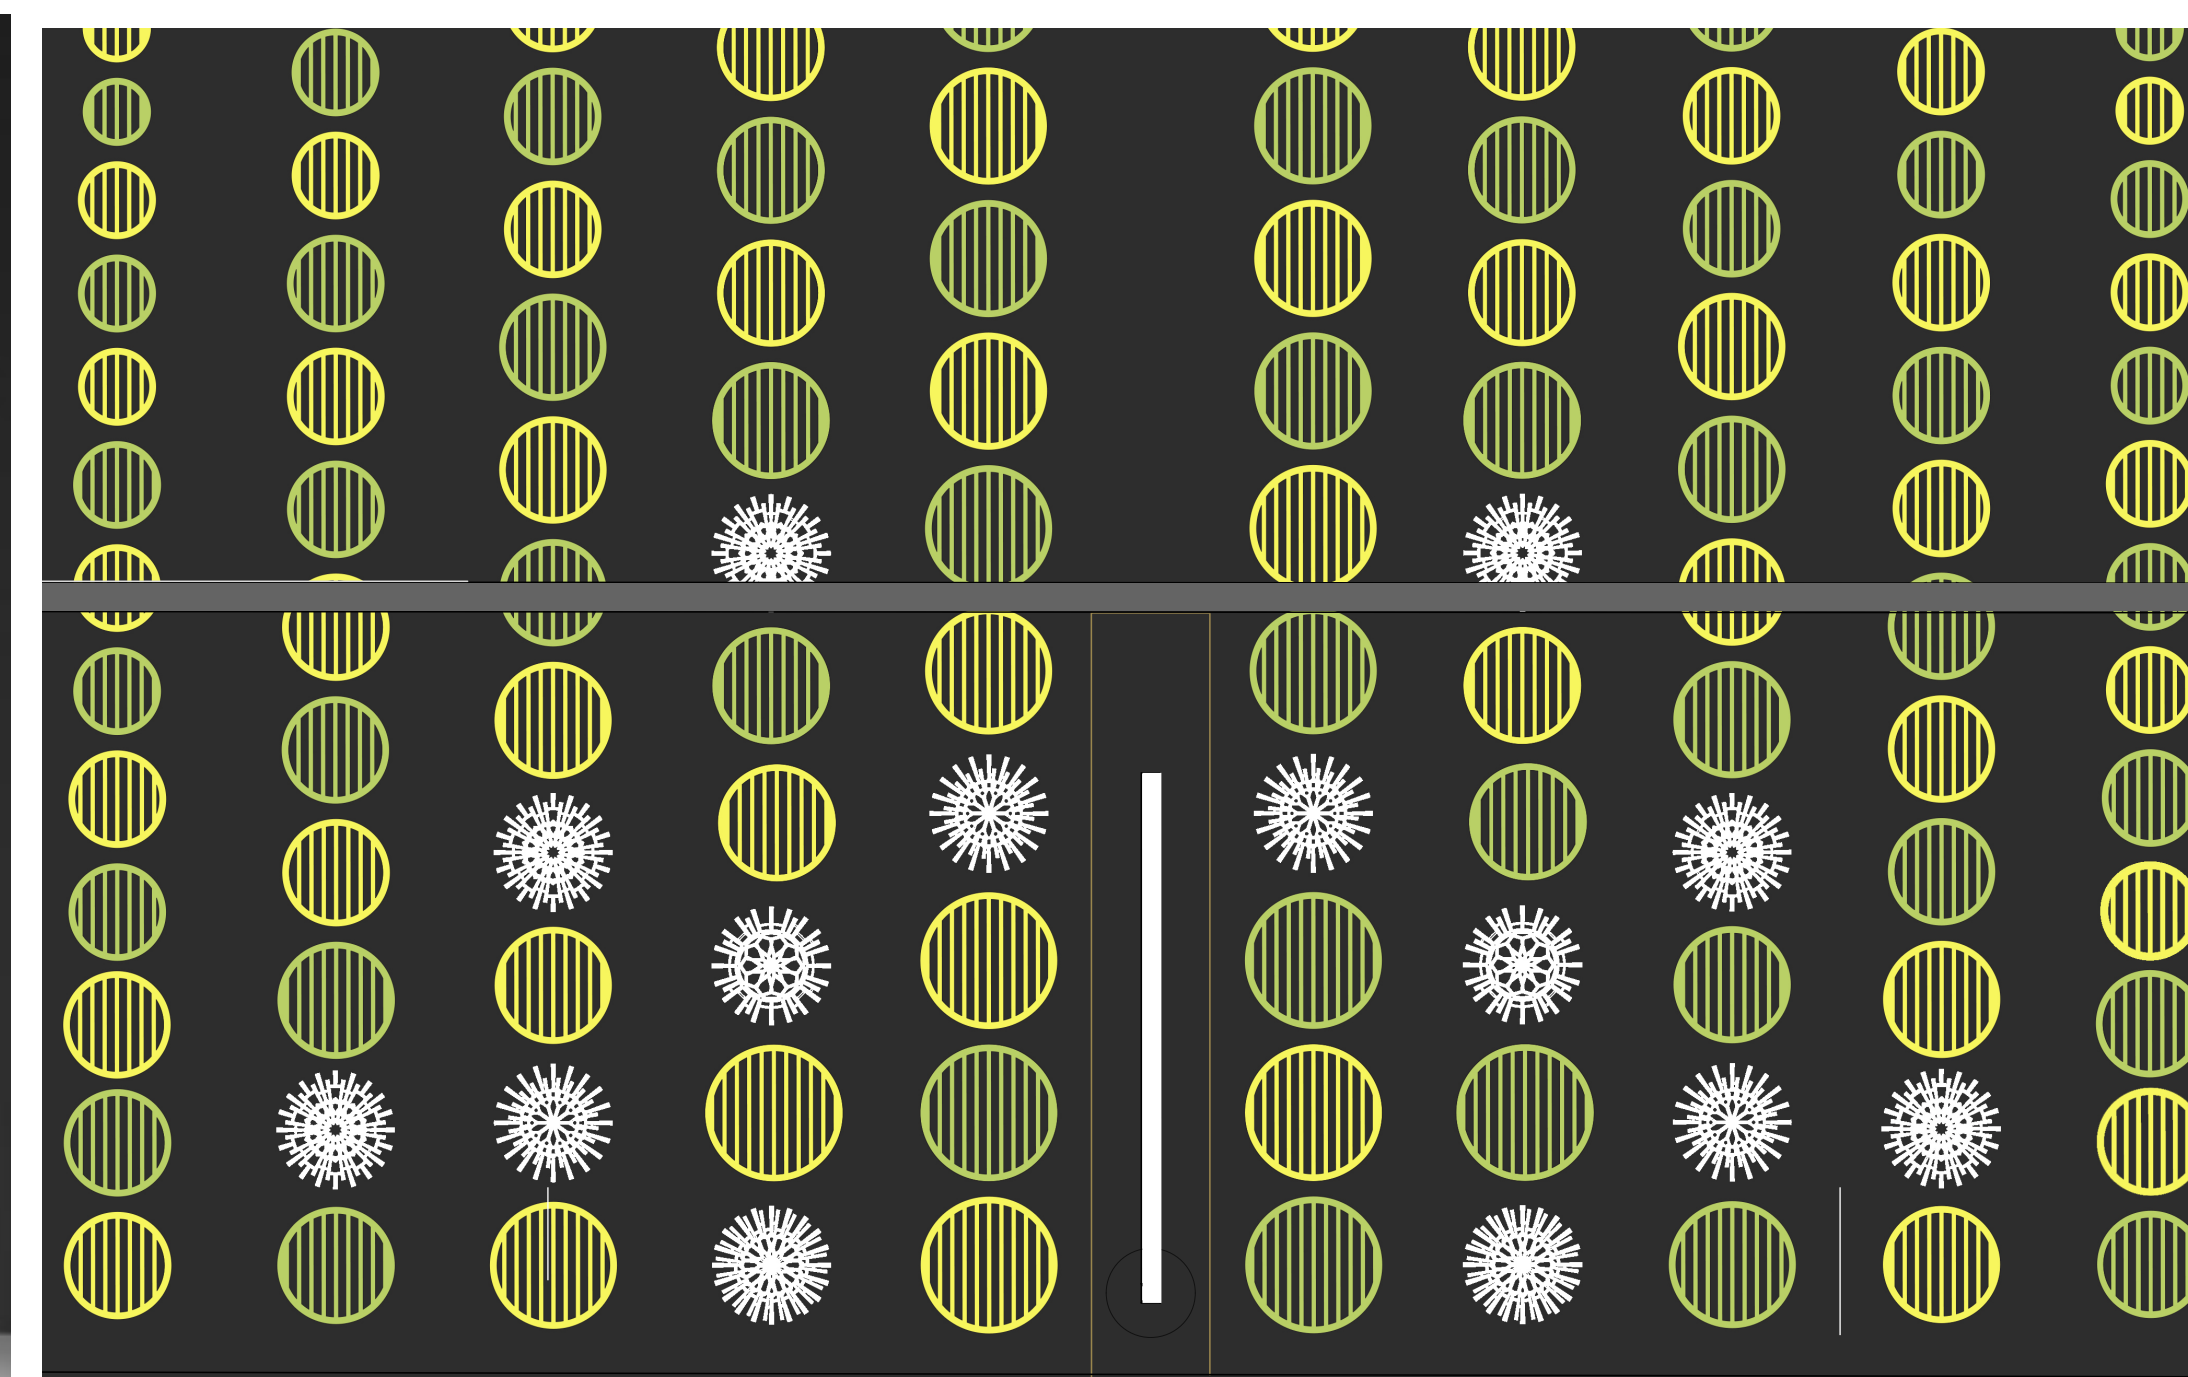

ART WORK (TEMPORARY/PERMANENT)

PROJECTION MAPPING ON BLANK WALL

STREET PRINT

# ART ALLEY

FERN ALLEY SECTION A

WINDMILL PALM

LIGHT FIXTURE

DOT PATTERN