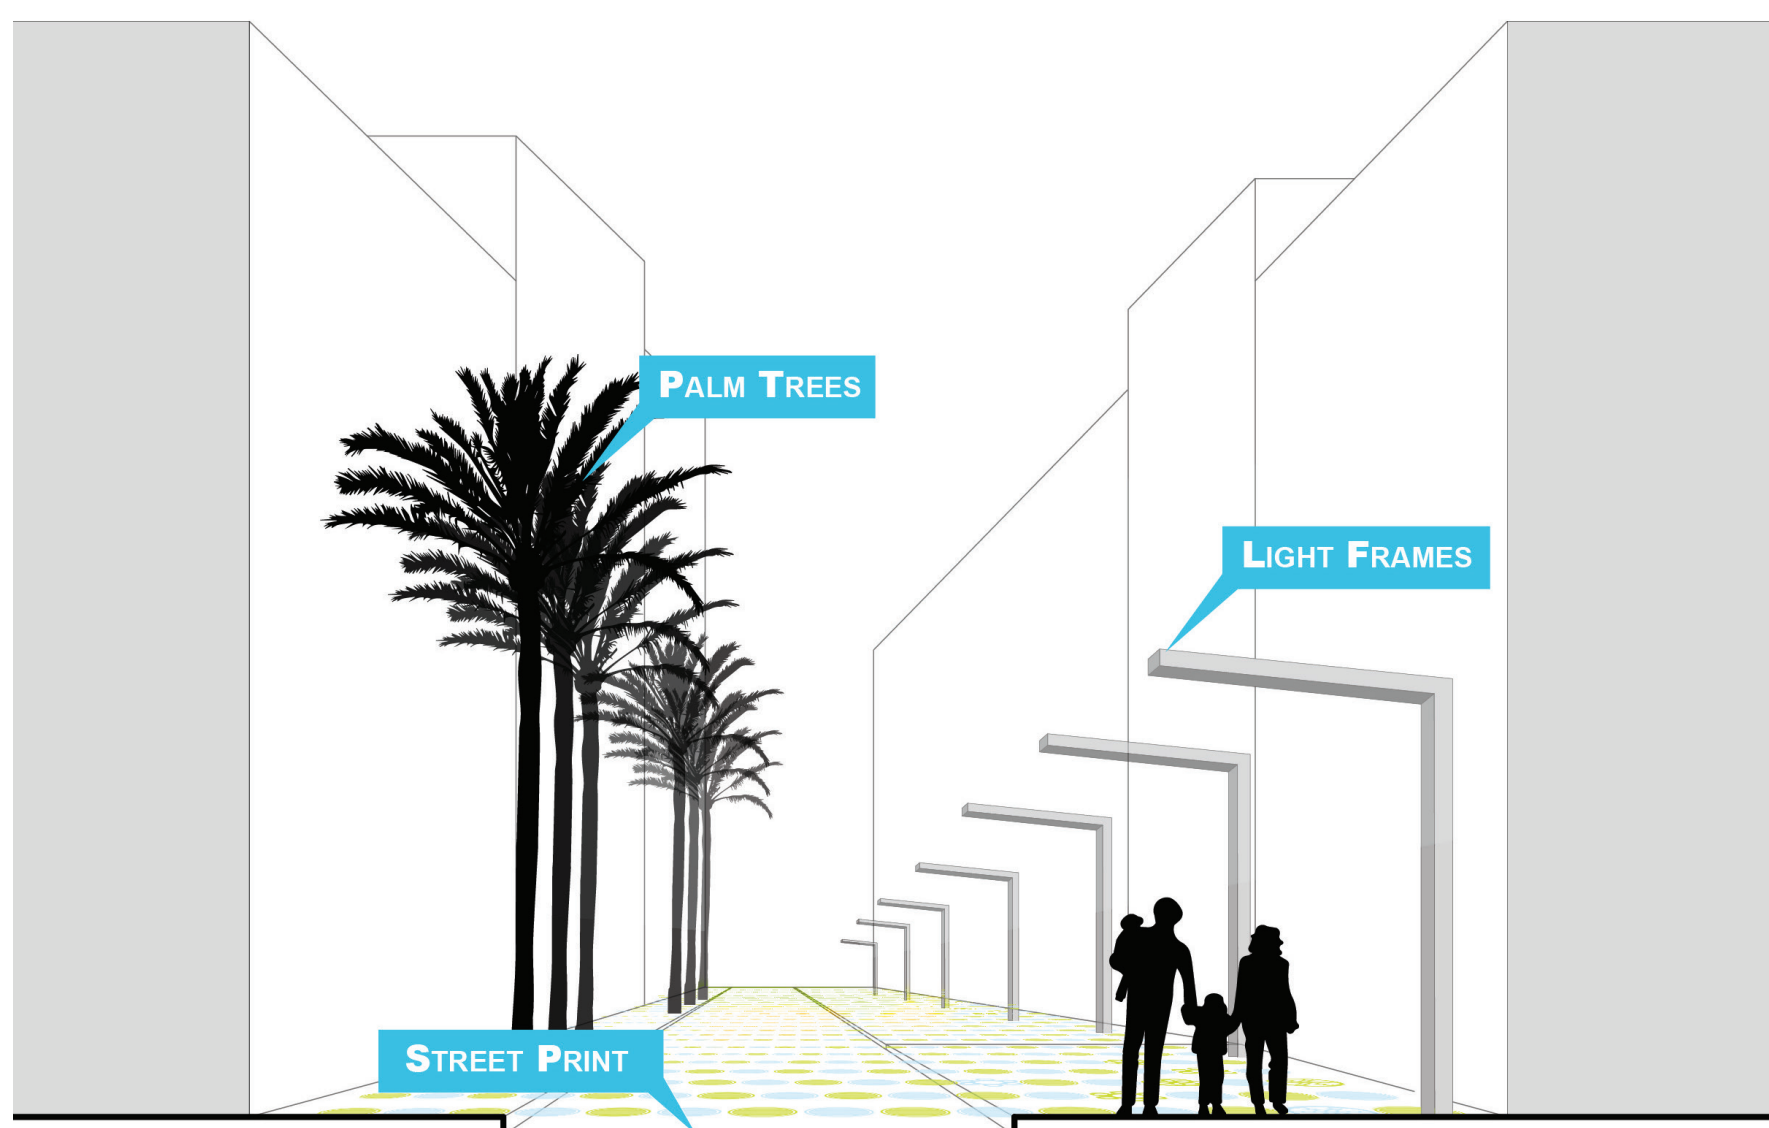

ART WORK (TEMPORARY/PERMANENT)

PROJECTION MAPPING ON BLANK WALL

STREET PRINT

# ART ALLEY

FERN ALLEY SECTION A

WINDMILL PALM

LIGHT FIXTURE

DOT PATTERN