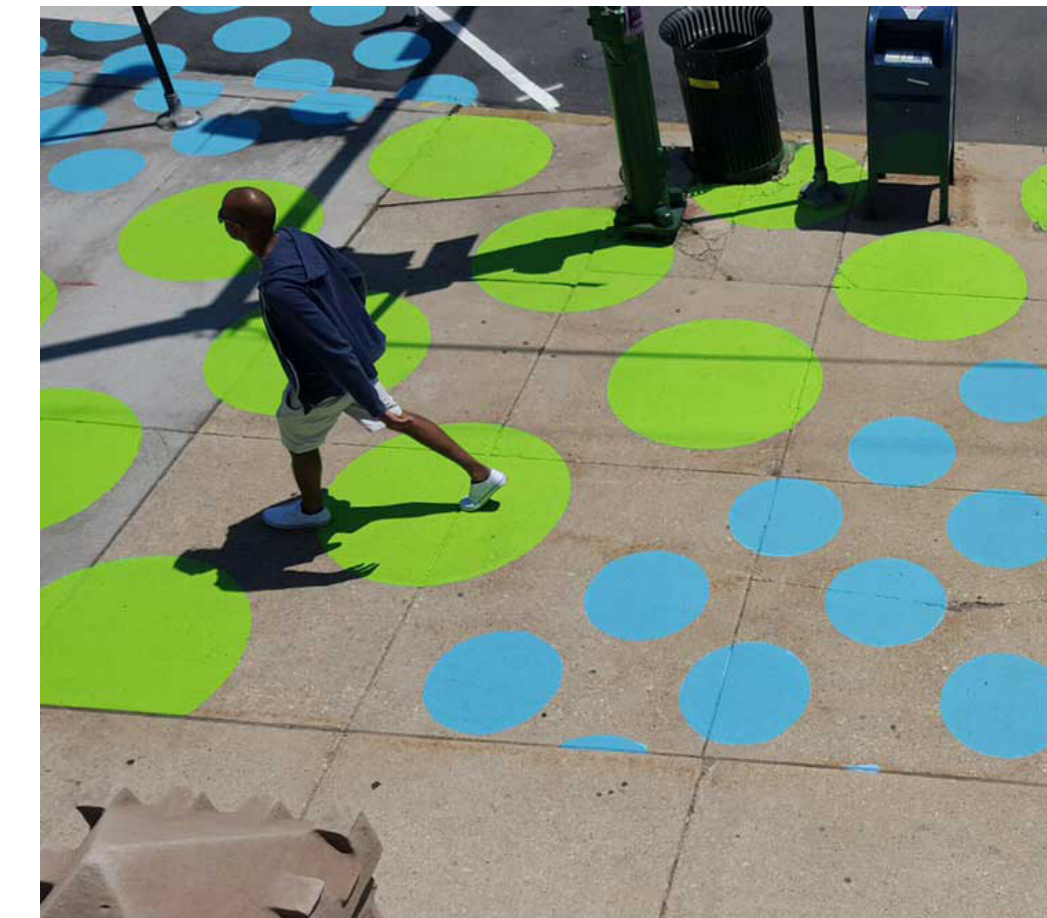

PARKING

International Beauty College  
1224 Polk St.  
www.internationalbeautycollege.com

WELLA  
Facial • Make-Up • Waxing • Hair Cut • Perm

LOWER POLK  
COMMUNITY BENEFIT DISTRICT

LIGHT ARCHES FOR ART STREET

ART WORK (TEMPORARY/PERMANENT)

PROJECTION MAPPING ON BLANK WALL

STREET PRINT

# ART ALLEY

FERN ALLEY SECTION A

WINDMILL PALM

LIGHT FIXTURE

DOT PATTERN