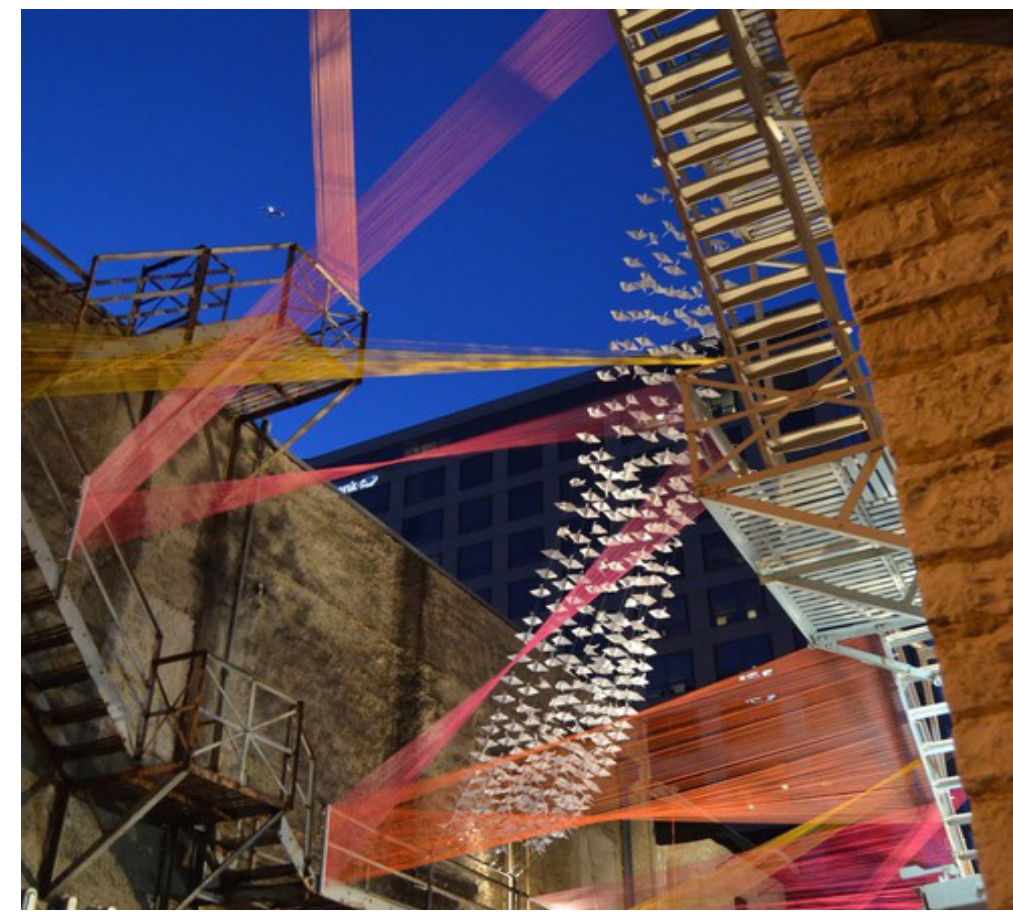

ART WORK (TEMPORARY/PERMANENT)

PROJECTION MAPPING ON BLANK WALL

STREET PRINT

# ART ALLEY

FERN ALLEY SECTION A

WINDMILL PALM

LIGHT FIXTURE

DOT PATTERN